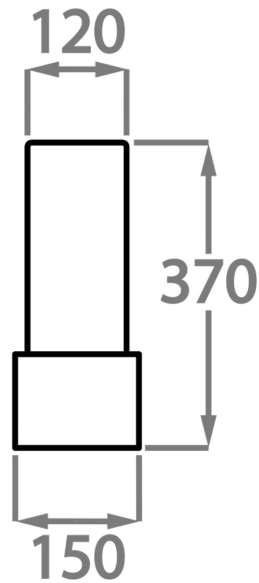

BELLA FIGURA

Moonlight Wall Light

WL208

Collection Name

MOONLIGHT COLLECTION

The Moonlight wall light's glass facet is imprinted with features which resemble craters of the Moon's surface. Soft beams of light emanate from beneath the glass print, hitting the relief of the pattern and mimicking the chiaroscuro stillness of the Moon. Built-in LEDs are concealed within a sleek, minimalistic compartment with magnetic fastenings which are invisible from the outside, making sure nothing distracts the eye from the beauty of the shadows.

Glass colours

Clear Frosted

Available Sizes

BELLA FIGURA

One Size Only

WL208

Height: 37 cm (14.57")

Width: 15 cm (5.91")

Depth: 4.5 cm (1.77")

Net Weight: 3 kg / 6 lb

All our wall lights are suitable for bathrooms if positioned in Zone 3. Please refer to the IP Rating Guide in the Bathroom Section on our website

Finish note: As glass is handmade by our artisans, they may vary slightly from piece to piece in dimension and appearance