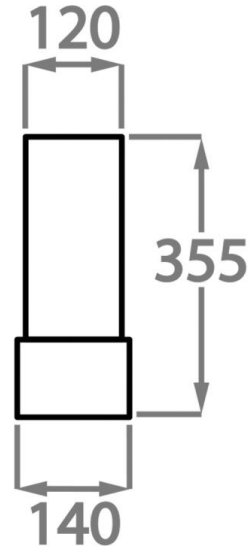

Brushed Nickel

Brushed Pale
Gold

Available Sizes

Non-Dimmable

WL208,
Height: 35.5 cm (13.98")
Width: 14 cm (5.51")
Depth: 4 cm (1.57")
Integrated LED
Max Watt and Lamps: 5W 3000K
Net Weight: 3 kg / 6 lb

Diver in Wall

WL208-DIW,
Height: 35.5 cm (13.98")
Width: 14 cm (5.51")
Depth: 4 cm (1.57")
Integrated LED
Max Watt and Lamps: 5W 3000K
Dimmable With Driver in Wall Cavity
Net Weight: 3 kg / 6 lb

Dimmable

WL208-D,
Height: 39 cm (15.35")
Width: 15 cm (5.91")
Depth: 4.5 cm (1.77")
Integrated LED
Max Watt and Lamps: 5W 3000K
Net Weight: 3 kg / 6 lb