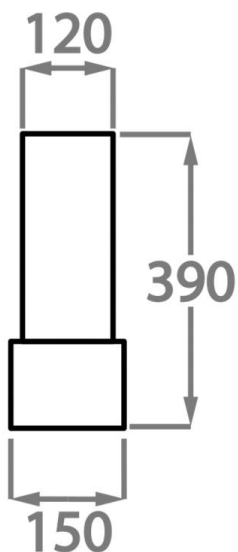

Brushed Nickel

Brushed Pale
Gold

Available Sizes

Non-Dimmable

WL208,
Height: 35.5 cm (13.98")
Width: 14 cm (5.51")
Depth: 4 cm (1.57")
Integrated LED
Max Watt and Lamps: 5W 3000K
Net Weight: 3 kg / 6 lb

Diver in Wall

WL208-DIW,
Height: 35.5 cm (13.98")
Width: 14 cm (5.51")
Depth: 4 cm (1.57")
Integrated LED
Max Watt and Lamps: 5W 3000K
Dimmable With Driver in Wall Cavity
Net Weight: 3 kg / 6 lb

Dimmable

WL208-D,
Height: 39 cm (15.35")
Width: 15 cm (5.91")
Depth: 4.5 cm (1.77")
Integrated LED
Max Watt and Lamps: 5W 3000K
Net Weight: 3 kg / 6 lb