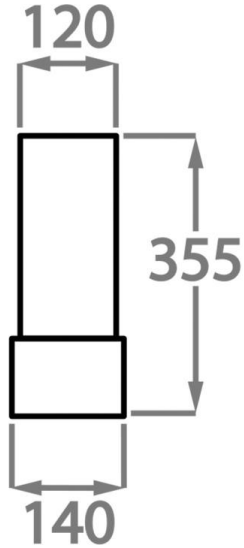

Brushed Nickel

Brushed Pale
Gold

Available Sizes

Non-Dimmable

WL208,
Height: 35.5 cm (13.98")
Width: 14 cm (5.51")
Depth: 4 cm (1.57")
Integrated LED
Max Watt and Lamps: 5W 3000K
Net Weight: 3 kg / 6 lb

Diver in Wall

WL208-DIW,
Height: 35.5 cm (13.98")
Width: 14 cm (5.51")
Depth: 4 cm (1.57")
Integrated LED
Max Watt and Lamps: 5W 3000K
Dimmable With Driver in Wall Cavity
Net Weight: 3 kg / 6 lb

Dimmable

WL208-D,
Height: 39 cm (15.35")
Width: 15 cm (5.91")
Depth: 4.5 cm (1.77")
Integrated LED
Max Watt and Lamps: 5W 3000K
Net Weight: 3 kg / 6 lb