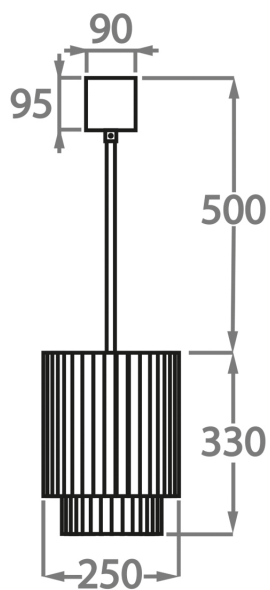

BELLA FIGURA

Concave Drum Pendant

CL412-PEN

Collection Name

RETRO MURANO COLLECTION

This contemporary ceiling light is a stunning re-imagining of a classical lantern. Whether you want to give a traditional room a modern re-styling or are looking for a unique pendant to become the perfect finishing touch to any space, this fixture can be worked seamlessly into a design. Now available in both smoke, satin and clear glass with a number of metal finishes, this drum pendant with a concave centre can be tailored to your preferences.

Available Sizes

BELLA FIGURA

Size One

CL412-25

Height: 33 cm (12.99")

Diameter: 25 cm (9.84")

3 x 40w E26

Max watt and Lamps: 40w

Net Weight: 10 kg / 22 lb

The dimensions of the central rod/chain and ceiling rose are not included in the height measurements

The standard rod and ceiling rose is 50cm (20"), but this can be ordered in different sizes by the customer