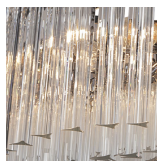

BELLA FIGURA

Concave Drum Pendant

CL412-PEN

Collection Name

RETRO MURANO COLLECTION

This contemporary ceiling light is a stunning re-imagining of a classical lantern. Whether you want to give a traditional room a modern re-styling or are looking for a unique pendant to become the perfect finishing touch to any space, this fixture can be worked seamlessly into a design. Now available in both smoke, satin and clear glass with a number of metal finishes, this drum pendant with a concave centre can be tailored to your preferences.

CL412-25 in smoke triangular flat cut Murano glass and polished gold

Available Finishes

Metal Finishes

Polished Gold

Chrome

Brushed Dark
Bronze

Murano Glass Colours

Clear Murano

Smoke Murano

Satin Murano

Installation

Bella Figura do not supply ceiling hooks, screws or bolts for any of our chandeliers. A qualified fitter must assess the ceiling structure and provide the appropriate fixings based on the ceiling construction