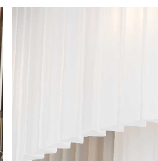

Satin Murano

Installation

Bella Figura do not supply ceiling hooks, screws or bolts for any of our chandeliers. A qualified fitter must assess the ceiling structure and provide the appropriate fixings based on the ceiling construction

Available Sizes