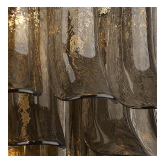

#### Metal Finishes

Polished Gold

Chrome

Brushed Dark  
Bronze

#### Murano Glass Colours

Smoke Dahlia  
Glass

Satin Dahlia  
Glass

Clear Dahlia  
Glass