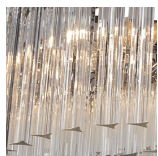

Murano Glass Colours

Clear Murano

Smoke Murano

Glass in

Smooth Triangular - Angle Cut

Smooth Quadrangular - Angle Cut

Available Sizes

Two Tier