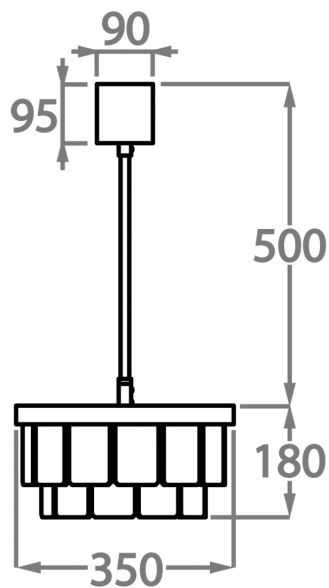

Available Sizes

BELLA FIGURA

Size One

CL125-PEN

Height: 18 cm (7.09")

Diameter: 35 cm (13.78")

Number of Tiers: 2

4 x 40W

Max watt and Lamps: 40W

Net Weight: 7 kg / 15 lb

The dimensions of the central supporting rod and ceiling rose are not included in the height measurements.
The standard rod and ceiling rose is 50cm (20") high if not otherwise specified by the customer.