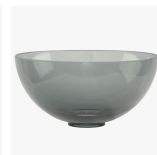

BELLA FIGURA

Raphael Disc Wall Light

WL516

Collection Name

VENETIAN GLASS COLLECTION

A more contemporary version of our Raphael wall light - with discs instead of cups and no leaves. This wall light looks great with 5" empire or drum shades.

WL516-2 in Chrome & Grey Murano Smooth Glass with 5 inch Drum Shades in Silk Dupion 5018w 56

Available Finishes

Glass Finish

- All Ribbed Glass
- All Smooth Glass

Metal Finishes

Chrome

Gold

Murano Glass Colours

Clear & 24ct
Gold Venetian
Glass

Grey Venetian
Glass

Clear Venetian
Glass

Smoke
Venetian Glass

Glass in

Murano Glass in Ribbed or Smooth Glass

Available Sizes

BELLA FIGURA