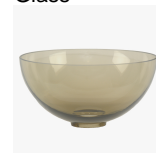

BELLA FIGURA

Raphael Disc Wall Light

WL516

Collection Name

VENETIAN GLASS COLLECTION

A more contemporary version of our Raphael wall light - with discs instead of cups and no leaves. This wall light looks great with 5" empire or drum shades.

WL516-2 in Chrome & Grey Murano Smooth Glass with 5 inch Drum Shades in Silk Dupion 5018w 56

Available Finishes

Glass Finish

- All Ribbed Glass
- All Smooth Glass

Metal Finishes

Chrome

Gold

Murano Glass Colours

Clear & 24ct
Gold Venetian
Glass

Grey Venetian
Glass

Clear Venetian
Glass

Smoke
Venetian Glass

Glass in

Murano Glass in Ribbed or Smooth Glass

Available Sizes

BELLA FIGURA