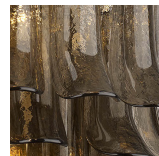

Metal Finishes

Polished Gold

Chrome

Brushed Dark
Bronze

Murano Glass Colours

Smoke Dahlia
Glass

Satin Dahlia
Glass

Clear Dahlia
Glass