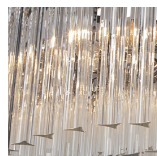

BELLA FIGURA

Long Drum Wall Light

WL443

Collection Name

RETRO MURANO COLLECTION

Our new ultra-chic extra long drum wall light with a metal top band. Long, lean and lovely.

Test Certification

UL (Underwriters Laboratories) test certificates available for the USA - will incur a surcharge

Murano Glass Colours

Clear Murano

Smoke Murano

Available Sizes

One Size Only

WL443

Height: 62 cm (24.41")

Width: 22 cm (8.66")