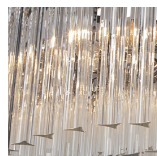

BELLA FIGURA

Long Drum Wall Light

WL443

Collection Name

RETRO MURANO COLLECTION

This timeless Long Drum wall light, part of the Retro Murano collection which draws inspiration from classic Italian designs of the mid – 20th century, captures both modernity and elegance. With long sleek lines, this wall light becomes a glamorous focal point within the room and is available in both clear and smoke Murano glass.

Polished Gold

Chrome

Brushed Dark
Bronze

Murano Glass Colours

Clear Murano

Smoke Murano

Available Sizes

One Size Only