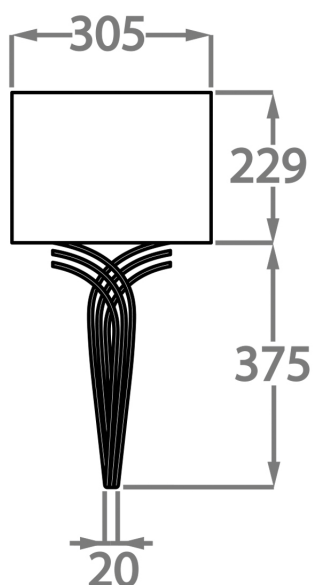

Compatible with

Bathroom

Yacht Club

WL209 in brushed nickel with a 12" half moon shade in James Hare 38000/110 & 135

Available Finishes

Metal Finishes

Brushed Nickel

Brushed Gold

Brushed Dark
Bronze

Shade Silks

Over 300 Standard Silk options available

Inner Card Lining options in Cream / Gold / Champagne/ Silver / White

Available Sizes

BELLA FIGURA

One size only

WL209

Height: 37.5 cm (14.76")

Width: 18 cm (7.09")

1 x 25w E12

Max watt and Lamps: 25w

Net Weight: 2 kg / 4 lb

All our wall lights are suitable for bathrooms if positioned in Zone 3. Please refer to the IP Rating Guide in the Bathroom Section on our website