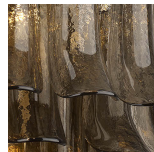

Compatible with

Express

Bathroom

Yacht Club

WL461-6 in Satin Glass and Polished Gold

Available Finishes

Metal Finish

Brushed
Bronze

Brushed Nickel

Bronze

Brushed Gold

Murano Glass Finish

Satin Dahlia
Glass

Smoke Dahlia
Glass

Clear Dahlia
Glass

Available Sizes