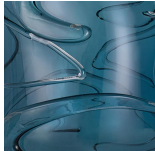

Azure (Waltz)