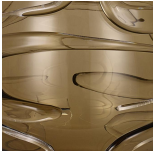

BELLA FIGURA

Waltz Lamp

TL861

Collection Name
ANIMA COLLECTION

The Waltz Lamp is adorned with rhythmic swirling glass trails that evoke the graceful movements of the ballroom dance from which it gains its name. This bold creation not only brightens your room but also serves as a captivating centerpiece, its refined posture stands tall and proud while its whirling decoration embodies the beauty and fluidity of a duet dancing the Waltz.

Required modifications for use on yachts - lacquer applied to all metal components, "sea rod" through centre to secure base to surfaces, with the cable exit through bottom of the base.

Compatible with

TL861 in Cacao and Brushed Gold with 12" Tall Drum in Bennett's 5018W-127 Raisin

Available Finishes

Glass Finish

Cacao (Waltz)

Azure (Waltz)

Phantom (Waltz)

Clear (Waltz)

Olive (Waltz)

Metal Finish

Brushed
Bronze

Brushed Gold

Brushed Nickel

Recommended Shade(s) (OPTIONAL)

12" Tall Drum

Silk Flex

Black

Silver