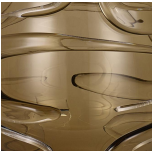

BELLA FIGURA

Waltz Lamp

TL861E

Collection Name

NEW PRODUCTS COLLECTION

The Waltz Lamp is adorned with rhythmic swirling glass trails that evoke the graceful movements of the ballroom dance from which it gains its name. This bold creation not only brightens your room but also serves as a captivating centerpiece, its refined posture stands tall and proud while its whirling decoration embodies the beauty and fluidity of a duet dancing the Waltz.

Compatible with

Express

Yacht Club

TL861 in Cacao and Brushed Gold with 12" Tall Drum in Bennett's 5018W-127 Raisin

Available Finishes

Glass Finish

Cacao (Waltz)

Azure (Waltz)

Phantom (Waltz)

Clear (Waltz)

Metal Finish

Brushed
Bronze

Brushed Gold

Brushed Nickel

Recommended Shade(s) (OPTIONAL)

12" Tall Drum

Silk Flex

Black

Silver

Brown

Cream

Available Sizes

Size One

TL861,