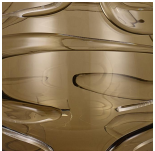

BELLA FIGURA

Waltz Lamp

TL861E

Collection Name

NEW PRODUCTS COLLECTION

The Waltz Lamp is adorned with rhythmic swirling glass trails that evoke the graceful movements of the ballroom dance from which it gains its name. This bold creation not only brightens your room but also serves as a captivating centerpiece, its refined posture stands tall and proud while its whirling decoration embodies the beauty and fluidity of a duet dancing the Waltz.

Compatible with

Express

Yacht Club

TL861 in Cacao and Brushed Gold with 12" Tall Drum in Bennett's 5018W-127 Raisin

Available Finishes

Glass Finish

Cacao (Waltz)

Azure (Waltz)

Phantom (Waltz)

Clear (Waltz)

Metal Finish

Brushed
Bronze

Brushed Gold

Brushed Nickel

Recommended Shade(s) (OPTIONAL)

12" Tall Drum

Silk Flex

Black

Silver

Brown

Cream

Available Sizes

Size One

TL861,