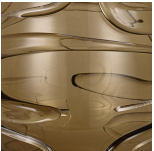

BELLA FIGURA

Waltz Lamp

TL861

Collection Name

ANIMA COLLECTION

The Waltz Lamp is adorned with rhythmic swirling glass trails that evoke the graceful movements of the ballroom dance from which it gains its name. This bold creation not only brightens your room but also serves as a captivating centerpiece, its refined posture stands tall and proud while its whirling decoration embodies the beauty and fluidity of a duet dancing the Waltz.

Compatible with

Yacht Club

TL861 in Azure and Brushed Nickel with 12" Tall Drum in Bennett's 1806W-0312 Mist

Available Finishes

Glass Finish

Cacao (Waltz)

Azure (Waltz)

Phantom (Waltz)

Clear (Waltz)

Olive (Waltz)

Metal Finish

Brushed
Bronze

Brushed Gold

Brushed Nickel

Recommended Shade(s) (OPTIONAL)

12" Tall Drum

Silk Flex

Black

Silver

Brown

Cream

Available Sizes

Size One

TL861,