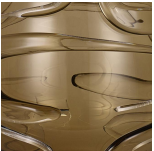

BELLA FIGURA

Waltz Lamp

TL861

Collection Name

NEW PRODUCTS COLLECTION

The Waltz Lamp is adorned with rhythmic swirling glass trails that evoke the graceful movements of the ballroom dance from which it gains its name. This bold creation not only brightens your room but also serves as a captivating centerpiece, its refined posture stands tall and proud while its whirling decoration embodies the beauty and fluidity of a duet dancing the Waltz.

Compatible with

Express

Yacht Club

TL861 in Cacao and Brushed Gold with 12" Tall Drum in Bennett's 5018W-127 Raisin

Available Finishes

Glass Finish

Cacao (Waltz)

Azure (Waltz)

Phantom (Waltz)

Clear (Waltz)

Metal Finish

Brushed
Bronze

Brushed Gold

Brushed Nickel

Recommended Shade(s) (OPTIONAL)

12" Tall Drum

Silk Flex

Black

Silver

Brown

Cream

Available Sizes

Size One

TL861,