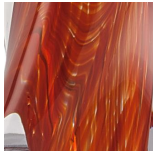

Compatible with

Bathroom

Yacht Club

TL816 in Pale Amber and Polished Brass with 9" Tall Drum in 1806W-53 Bleached White

Available Finishes

Murano Glass Finish

Clear (Vortex)

Dappled Burnt Sienna (Vortex)

Dappled Ivory (Vortex)

Pale Amber (Vortex)

Slate (Vortex)

Neck and Bulb Holder

Antique Brass

Polished Brass

Polished Nickel

Pewter

Recommended Shade(s) (OPTIONAL)

9" Tall Drum

Silk Flex

Black

Silver

Brown

Cream

Available Sizes