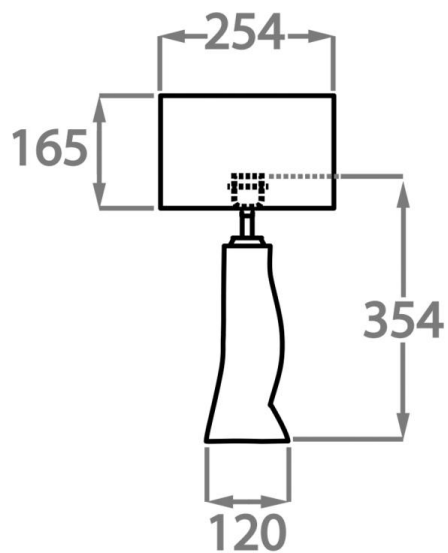

Silver

Available Sizes

Size One

TL816,

Height: 34.5 cm (13.58")

Diameter: 12 cm (4.72")

1 x 40W E27

Max Watt and Lamps: 40W x 1

Cable Exit: Top

Dimensions are measured from the base of the lamp to the middle of the bulb holder and are excluding shade.

Overall height with recommended 10" tall drum shade is 56.9cm - 22.4"