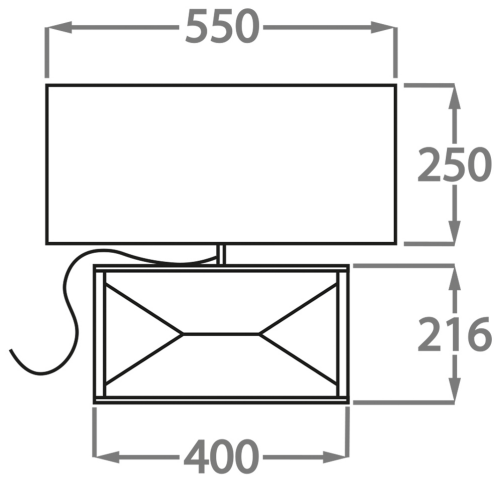

Available Sizes

One Size Only

TL550,

Height: 35 cm (13.78")

Width: 40 cm (15.75")

Depth: 7 cm (2.76")

Bulbs: 1 x 40W E27

Net Weight: 8 kg / 18 lb Cable Exit: Top

Dimensions are measured from the base of the lamp to the middle of the bulb holder and are excluding shade.

Shades are also available in Customer Own Material (COM)

Rectangular shade: 21 1/2" x 10" x H.10"

Total height of table lamp with shade is 52cm (21 1/2")