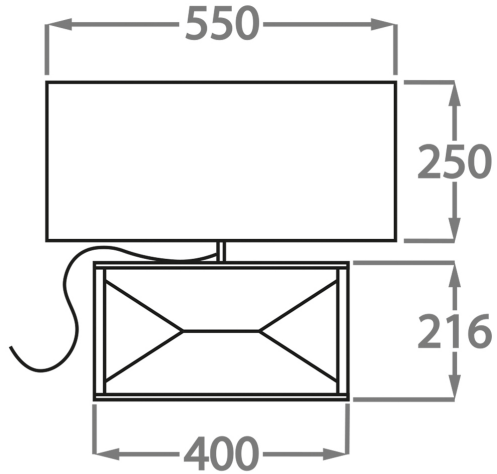

Brown

Available Sizes

One Size Only

TL550,

Height: 35 cm (13.78")

Width: 40 cm (15.75")

Depth: 7 cm (2.76")

Bulbs: 1 x 40W E27

Net Weight: 8 kg / 18 lb Cable Exit: Top

Dimensions are measured from the base of the lamp to the middle of the bulb holder and are excluding shade.

Shades are also available in Customer Own Material (COM)

Rectangular shade: 21 1/2" x 10" x H.10"

Total height of table lamp with shade is 52cm (21 1/2")