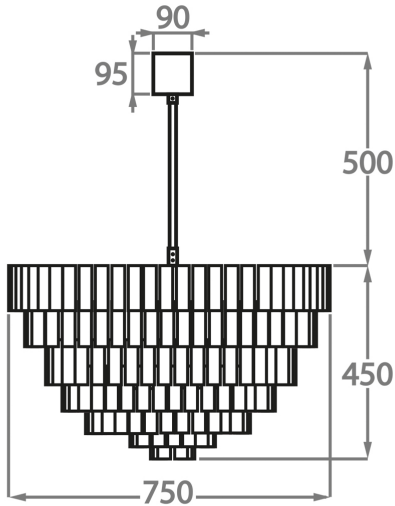

#### Murano Glass Finish

Clear Murano

Smoke  
Murano

Satin Murano

**Size One**

CL433-40,  
Height: 24 cm (9.45")  
Diameter: 40 cm (15.75")  
Bulbs: 2 x 40W E27  
Net Weight: 34 kg / 75 lb

**Size Two**

CL433-60,  
Height: 36 cm (14.17")  
Diameter: 60 cm (23.62")  
Bulbs: 6 x 40W E27  
Net Weight: 40 kg / 88 lb

**Size Three**

CL433-75,  
Height: 45 cm (17.72")  
Diameter: 75 cm (29.53")  
Bulbs: 9 x 40W E27  
Net Weight: 60 kg / 132 lb

**Size Four**

CL433-90,  
Height: 54 cm (21.26")  
Diameter: 90 cm (35.43")  
Bulbs: 12 x 40W E27  
Net Weight: 90 kg / 198 lb

The dimensions of the central rod and ceiling rose are not included in the height measurements. Please add a minimum of 15cm (6") to take this into account. The standard rod and ceiling rose is 50cm (20"), but this can be specified in the exact size by the customer at the time of order.