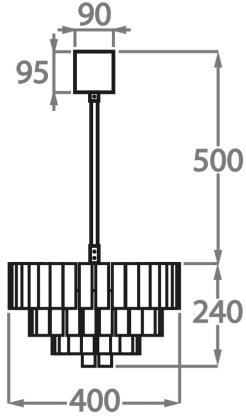

#### Murano Glass Finish

Clear Murano

Smoke  
Murano

Satin Murano

**Size One**

CL433-40,  
Height: 24 cm (9.45")  
Diameter: 40 cm (15.75")  
Bulbs: 2 x 40W E27  
Net Weight: 34 kg / 75 lb

**Size Two**

CL433-60,  
Height: 36 cm (14.17")  
Diameter: 60 cm (23.62")  
Bulbs: 6 x 40W E27  
Net Weight: 40 kg / 88 lb

**Size Three**

CL433-75,  
Height: 45 cm (17.72")  
Diameter: 75 cm (29.53")  
Bulbs: 9 x 40W E27  
Net Weight: 60 kg / 132 lb

**Size Four**

CL433-90,  
Height: 54 cm (21.26")  
Diameter: 90 cm (35.43")  
Bulbs: 12 x 40W E27  
Net Weight: 90 kg / 198 lb

The dimensions of the central rod and ceiling rose are not included in the height measurements. Please add a minimum of 15cm (6") to take this into account. The standard rod and ceiling rose is 50cm (20"), but this can be specified in the exact size by the customer at the time of order.