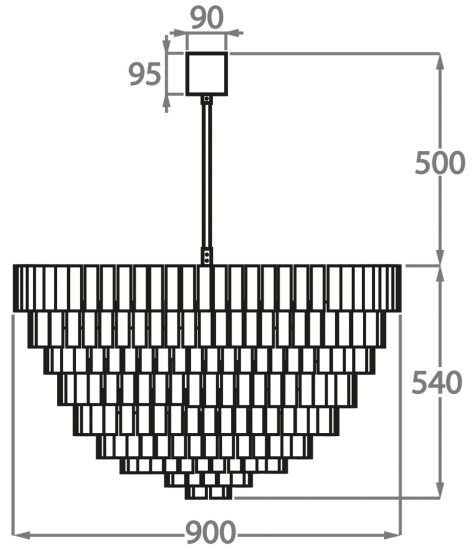

#### Murano Glass Finish

Clear Murano

Smoke  
Murano

Satin Murano

**Size One**

CL433-40,  
Height: 24 cm (9.45")  
Diameter: 40 cm (15.75")  
Bulbs: 2 x 40W E27  
Net Weight: 34 kg / 75 lb

**Size Two**

CL433-60,  
Height: 36 cm (14.17")  
Diameter: 60 cm (23.62")  
Bulbs: 6 x 40W E27  
Net Weight: 40 kg / 88 lb

**Size Three**

CL433-75,  
Height: 45 cm (17.72")  
Diameter: 75 cm (29.53")  
Bulbs: 9 x 40W E27  
Net Weight: 60 kg / 132 lb

**Size Four**

CL433-90,  
Height: 54 cm (21.26")  
Diameter: 90 cm (35.43")  
Bulbs: 12 x 40W E27  
Net Weight: 90 kg / 198 lb

The dimensions of the central rod and ceiling rose are not included in the height measurements. Please add a minimum of 15cm (6") to take this into account. The standard rod and ceiling rose is 50cm (20"), but this can be specified in the exact size by the customer at the time of order.