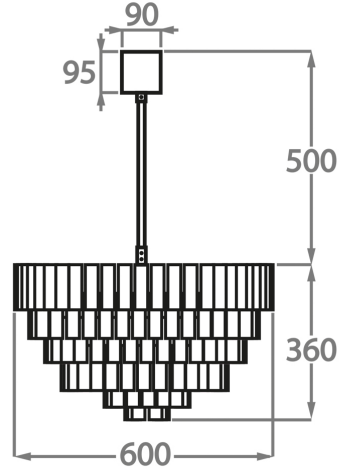

#### Murano Glass Finish

Clear Murano

Smoke  
Murano

Satin Murano

**Size One**

CL433-40,  
Height: 24 cm (9.45")  
Diameter: 40 cm (15.75")  
Bulbs: 2 x 40W E27  
Net Weight: 34 kg / 75 lb

**Size Two**

CL433-60,  
Height: 36 cm (14.17")  
Diameter: 60 cm (23.62")  
Bulbs: 6 x 40W E27  
Net Weight: 40 kg / 88 lb

**Size Three**

CL433-75,  
Height: 45 cm (17.72")  
Diameter: 75 cm (29.53")  
Bulbs: 9 x 40W E27  
Net Weight: 60 kg / 132 lb

**Size Four**

CL433-90,  
Height: 54 cm (21.26")  
Diameter: 90 cm (35.43")  
Bulbs: 12 x 40W E27  
Net Weight: 90 kg / 198 lb

The dimensions of the central rod and ceiling rose are not included in the height measurements. Please add a minimum of 15cm (6") to take this into account. The standard rod and ceiling rose is 50cm (20"), but this can be specified in the exact size by the customer at the time of order.