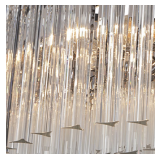

## Tiara Chandelier

**CL433**

Collection Name

**RETRO MURANO COLLECTION**

A beautiful chandelier of smaller proportions with square cut Murano glass drops, which gives it a very modern look. It is ideal for use in hallways or smaller rooms and because of its modest proportions, it is also perfect for rooms with a lower ceiling height.

#### Metal Finish

Chrome

Polished Gold

Brushed Dark  
Bronze

#### Murano Glass Finish

Clear Murano

Smoke  
Murano

Satin Murano

**Size One**

CL433-40,  
Height: 24 cm (9.45")  
Diameter: 40 cm (15.75")  
Bulbs: 2 x 40W E27  
Net Weight: 34 kg / 75 lb

**Size Two**

CL433-60,  
Height: 36 cm (14.17")  
Diameter: 60 cm (23.62")  
Bulbs: 6 x 40W E27  
Net Weight: 40 kg / 88 lb