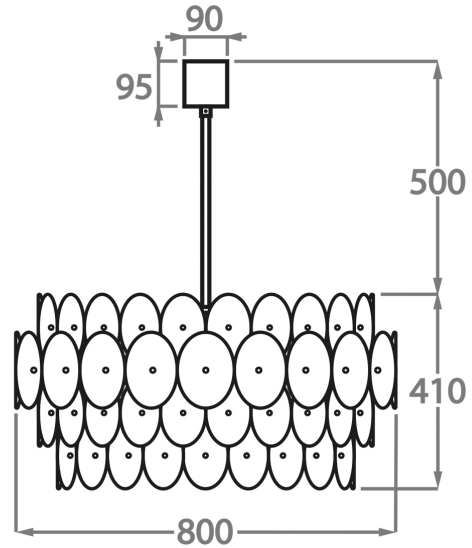

#### Murano Glass Colours

Alabaster

**Available Sizes**

---

**Size One**

CL61-SM,

Height: 41 cm (16.14")

Diameter: 62.5 cm (24.61")

9 x LED 5W G9 LED

Max Watt and Lamps: LED 5W x 9

Net Weight: 25 kg / 55 lb

**Size Two**

CL61-LA,

Height: 41 cm (16.14")

Diameter: 80 cm (31.5")

14 x LED 5W G9 LED

Max Watt and Lamps: LED 5W x 14

Net Weight: 40 kg / 88 lb

The dimensions of the central supporting rod and ceiling rose are not included in the height measurements

The standard rod and ceiling rose is 50cm (20") high if not otherwise specified by the customer