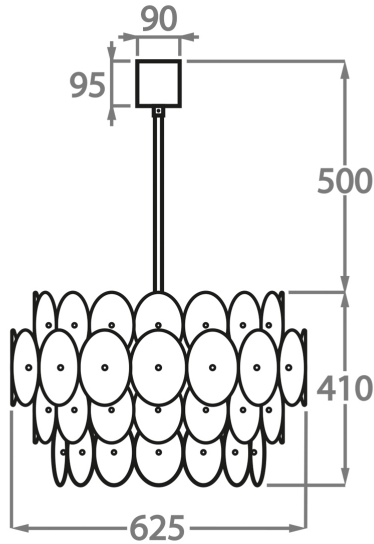

#### Murano Glass Colours

Alabaster

**Available Sizes**

---

**Size One**

CL61-SM,

Height: 41 cm (16.14")

Diameter: 62.5 cm (24.61")

9 x LED 5W G9 LED

Max Watt and Lamps: LED 5W x 9

Net Weight: 25 kg / 55 lb

**Size Two**

CL61-LA,

Height: 41 cm (16.14")

Diameter: 80 cm (31.5")

14 x LED 5W G9 LED

Max Watt and Lamps: LED 5W x 14

Net Weight: 40 kg / 88 lb

The dimensions of the central supporting rod and ceiling rose are not included in the height measurements

The standard rod and ceiling rose is 50cm (20") high if not otherwise specified by the customer