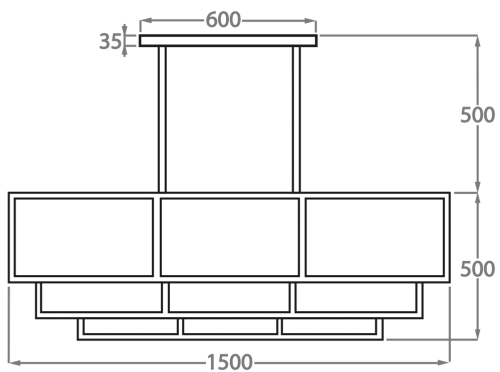

Brushed Dark
Bronze

CL130 in Brushed Dark Bronze and Parchment Panels

Available Sizes

Size One

CL130-150,

Height: 50 cm (19.69")

Width: 38 cm (14.96")

Length: 150 cm (59.06")

9 x 40W E27

Max Watt and Lamps: 40W x 9

Net Weight: 20 kg / 44 lb

The dimensions of the supporting rods and ceiling rose are not included in the height measurements
The standard rods and ceiling rose are 50cm (20") high if not otherwise specified by the customer