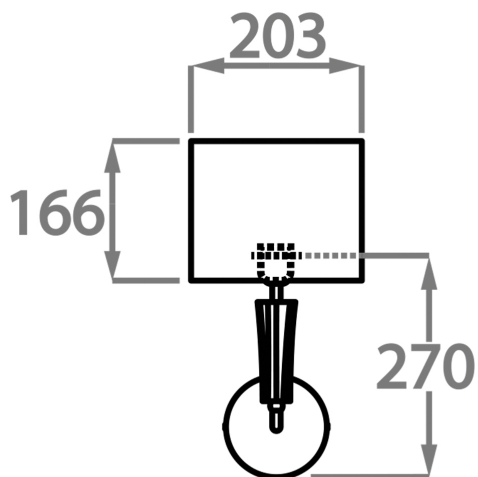

Antique
Brushed Brass

Brushed Gold

Brushed Nickel

Polished Gold

Polished
Nickel

Available Sizes

One Size Only

WL212,

Height: 27 cm (10.63")

Width: 12 cm (4.72")

Depth: 6.5 cm (2.56")

1 E14

Net Weight: 2 kg / 4 lb

All our wall lights are suitable for bathrooms if positioned in Zone 3. Please refer to the IP Rating Guide in the Bathroom Section on our website