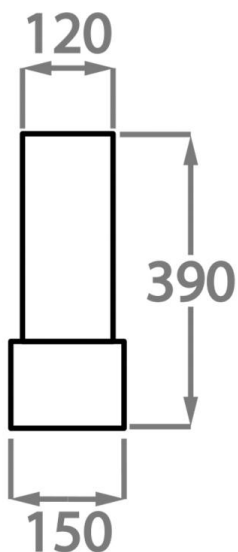

Brushed Nickel

Brushed Pale
Gold

Available Sizes

Non-Dimmable

WL208,
Height: 35.5 cm (13.98")
Width: 14 cm (5.51")
Depth: 4 cm (1.57")
1 x 5W 3000K Integrated LED
Max Watt and Lamps: 5W 3000K x 1
Net Weight: 3 kg / 6 lb

Driver in Wall

WL208-DIW,
Height: 35.5 cm (13.98")
Width: 14 cm (5.51")
Depth: 4 cm (1.57")
Integrated LED
Max Watt and Lamps: 5W 3000K
Dimmable With Driver in Wall Cavity
Net Weight: 3 kg / 6 lb

Dimmable

WL208-D,
Height: 39 cm (15.35")
Width: 15 cm (5.91")
Depth: 4.5 cm (1.77")
Integrated LED
Max Watt and Lamps: 5W 3000K
Net Weight: 3 kg / 6 lb

All our wall lights are suitable for bathrooms if positioned in Zone 3. Please refer to the IP Rating Guide in the Bathroom Section on our website