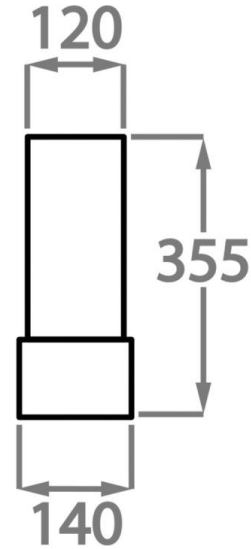

Brushed Nickel

Brushed Pale
Gold

Available Sizes

Non-Dimmable

WL208,
Height: 35.5 cm (13.98")
Width: 14 cm (5.51")
Depth: 4 cm (1.57")
1 x 5W 3000K Integrated LED
Max Watt and Lamps: 5W 3000K x 1
Net Weight: 3 kg / 6 lb

Driver in Wall

WL208-DIW,
Height: 35.5 cm (13.98")
Width: 14 cm (5.51")
Depth: 4 cm (1.57")
Integrated LED
Max Watt and Lamps: 5W 3000K
Dimmable With Driver in Wall Cavity
Net Weight: 3 kg / 6 lb

Dimmable

WL208-D,
Height: 39 cm (15.35")
Width: 15 cm (5.91")
Depth: 4.5 cm (1.77")
Integrated LED
Max Watt and Lamps: 5W 3000K
Net Weight: 3 kg / 6 lb

All our wall lights are suitable for bathrooms if positioned in Zone 3. Please refer to the IP Rating Guide in the Bathroom Section on our website