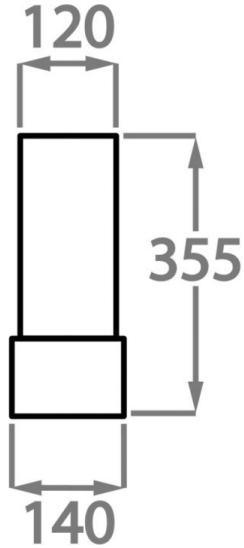

Brushed Nickel

Brushed Pale
Gold

Available Sizes

Non-Dimmable

WL208,
Height: 35.5 cm (13.98")
Width: 14 cm (5.51")
Depth: 4 cm (1.57")
1 x 5W 3000K Integrated LED
Max Watt and Lamps: 5W 3000K x 1
Net Weight: 3 kg / 6 lb

Driver in Wall

WL208-DIW,
Height: 35.5 cm (13.98")
Width: 14 cm (5.51")
Depth: 4 cm (1.57")
Integrated LED
Max Watt and Lamps: 5W 3000K
Dimmable With Driver in Wall Cavity
Net Weight: 3 kg / 6 lb

Dimmable

WL208-D,
Height: 39 cm (15.35")
Width: 15 cm (5.91")
Depth: 4.5 cm (1.77")
Integrated LED
Max Watt and Lamps: 5W 3000K
Net Weight: 3 kg / 6 lb

All our wall lights are suitable for bathrooms if positioned in Zone 3. Please refer to the IP Rating Guide in the Bathroom Section on our website