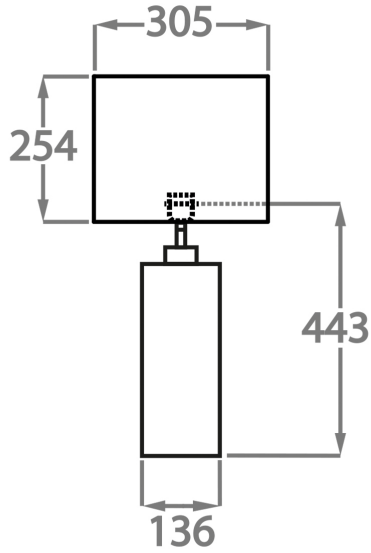

One Size Only

TL208,

Height: 44.3 cm (17.44")

Width: 13.6 cm (5.35")

1 x 40w E27

Max Watt and Lamps: 40w x 1

Dimensions are measured from the base of the lamp to the middle of the bulb holder and are excluding shade.

Shades can also be made with Customer Own Material (COM)

Overall height with a 12" oval shade is 65cm