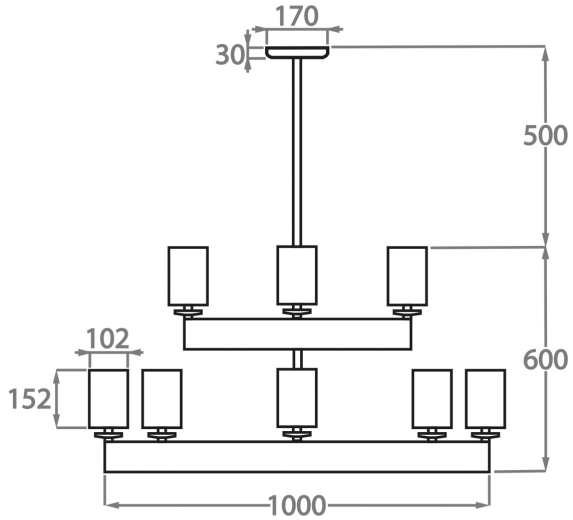

CL50-8+4 in Hammered Decorated Bronze with 12 X 4 Inch Tall Drum Shades in 3998/ 41 Beige

Available Finishes

Metal Finish

Antique Gold

Antique Silver

Lead

Decorated
Bronze

Available Sizes

Size One

CL50-8+4,
Height: 75 cm (29.53")
Diameter: 110 cm (43.31")
Bulbs: 12 x 25W E14
Net Weight: 16 kg / 35 lb

Size Two

CL50-6,
Height: 75 cm (29.53")
Width: 75 cm (29.53")
Bulbs: 6 x 25W E14
Net Weight: 13 kg / 29 lb

The central rod can be ordered as standard in any overall height between 75cm (29.5") and 110cm (43.3"). If a greater overall height is required, please contact us.