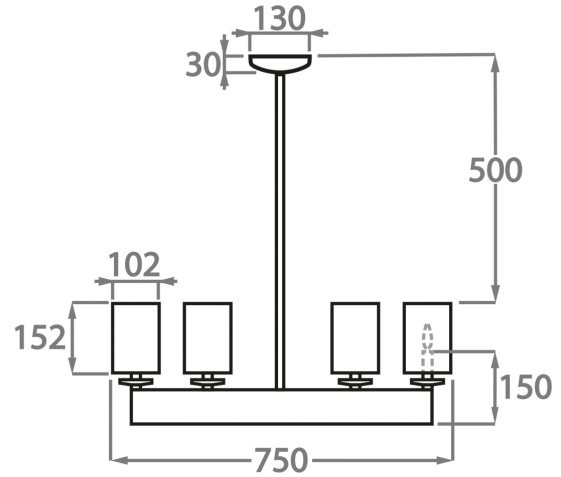

CL50-8+4 in Hammered Decorated Bronze with 12 X 4 Inch Tall Drum Shades in 3998/ 41 Beige

Available Finishes

Metal Finish

Antique Gold

Antique Silver

Lead

Decorated
Bronze

Available Sizes

Size One

CL50-8+4,
Height: 75 cm (29.53")
Diameter: 110 cm (43.31")
Bulbs: 12 x 25W E14
Net Weight: 16 kg / 35 lb

Size Two

CL50-6,
Height: 75 cm (29.53")
Width: 75 cm (29.53")
Bulbs: 6 x 25W E14
Net Weight: 13 kg / 29 lb

The central rod can be ordered as standard in any overall height between 75cm (29.5") and 110cm (43.3"). If a greater overall height is required, please contact us.