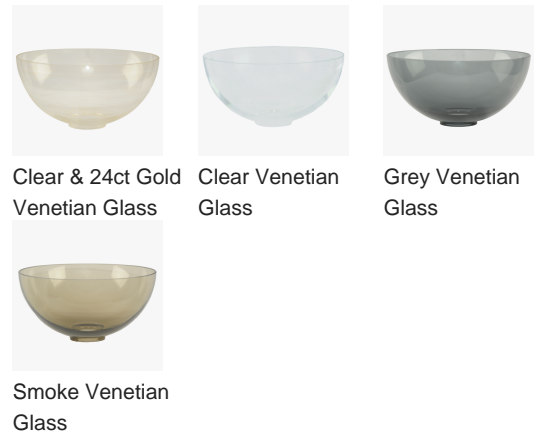

Metal Finishes

Murano Glass Colours