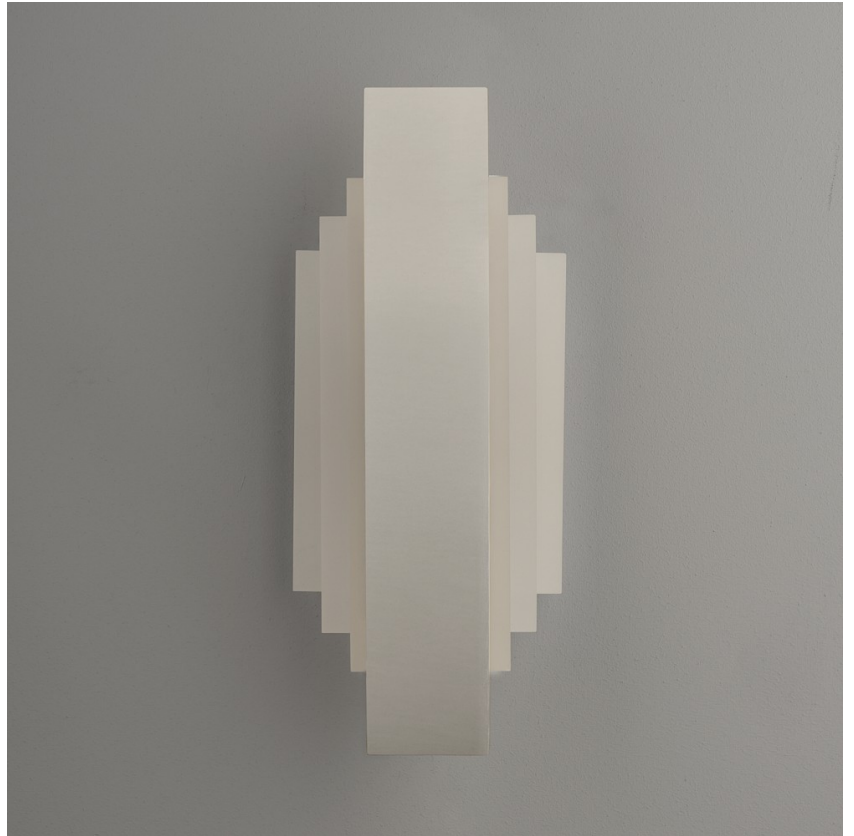

# BELLA FIGURA

## Manhattan Wall Light

**WL278**

Collection Name  
**ART DECO COLLECTION**

A beautiful design inspired by the Manhattan skyline at night.

### Compatible with

Yacht Club

WL278 in Frosted Lucite and Polished Nickel