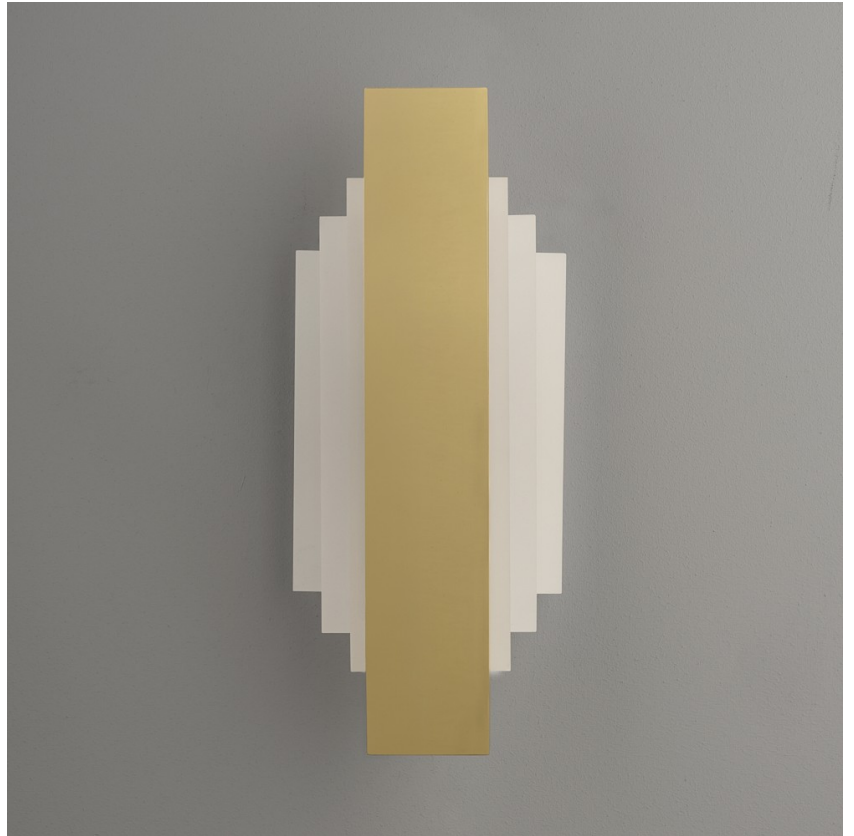

BELLA FIGURA

Manhattan Wall Light

WL278

Collection Name

ART DECO COLLECTION

A beautiful design inspired by the Manhattan skyline at night.

Test Certification

UL (Underwriters Laboratories) test certificates available for the USA - will incur a surcharge

Compatible with

Yacht Club

WL278 in Frosted Lucite and Polished Gold

Available Finishes

Lucite Finish

Frosted Lucite

Metal Finish

Polished Gold

Brushed Gold

Bronze

Brushed Nickel

Polished Nickel

Brushed Bronze

Available Sizes

One Size Only

WL278,