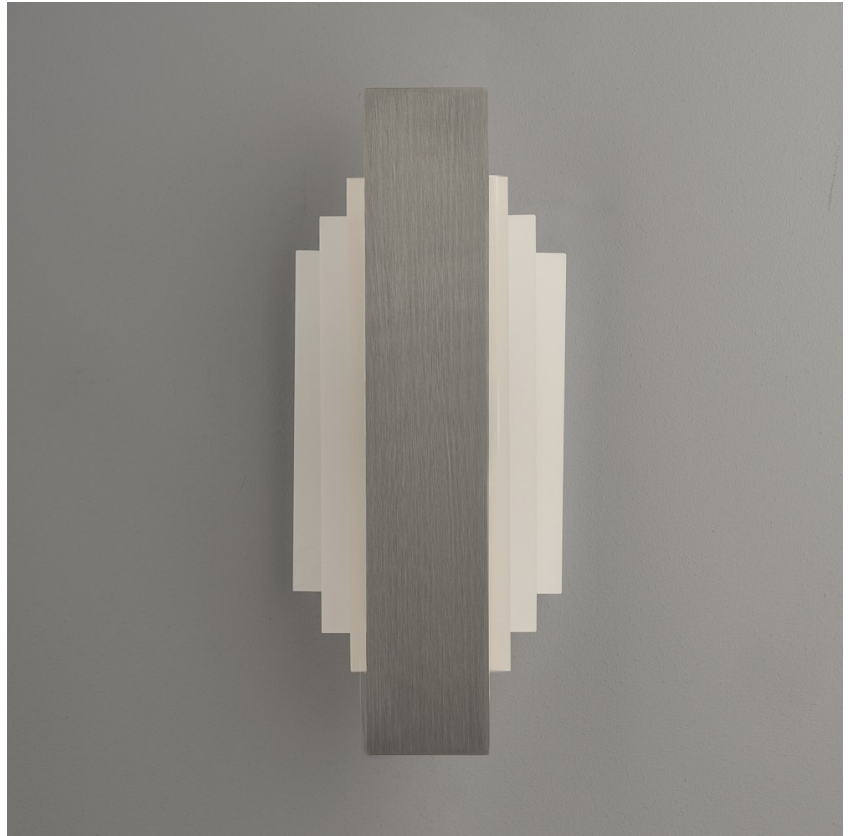

BELLA FIGURA

Manhattan Wall Light

WL278E

Collection Name

ART DECO COLLECTION

A beautiful design inspired by the Manhattan skyline at night.

Test Certification

UL (Underwriters Laboratories) test certificates available for the USA - will incur a surcharge

Compatible with

Express

Yacht Club

WL278 in Frosted Lucite and Brushed Nickel

Available Finishes

Lucite Finish

Frosted Lucite

Metal Finish

WL278,

Height: 45 cm (17.72")

Width: 18 cm (7.09")

Depth: 8 cm (3.15")

Bulbs: 2 x LED 2.5w G9

Net Weight: 5 kg / 11 lb

All our wall lights are suitable for bathrooms if positioned in Zone 3. Please refer to the IP Rating Guide in the Bathroom Section on our website