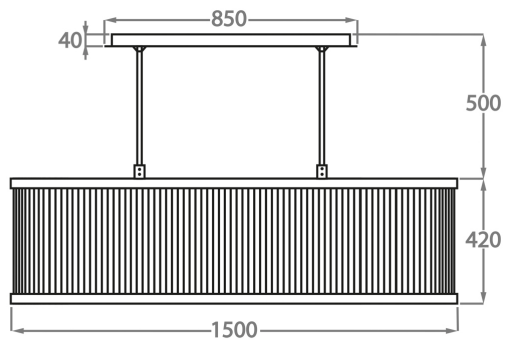

Brushed Dark
Bronze

Brushed Nickel

Brushed Gold

Available Sizes

Size One

CL131-150,

Height: 42 cm (16.54")

Diameter: 27.5 cm (10.83")

Length: 150 cm (59.06")

Bulbs: 1 x 14.4W Integrated LED

Net Weight: 100 kg / 220 lb

The dimensions of the central rod/chain and ceiling rose are not included in the height measurements.
Standard rod/chain and ceiling rose is 50cm if not otherwise specified by customer.