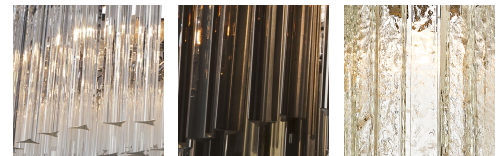

BELLA FIGURA

Large Two Tier Rectangular

CL452

Collection Name

RETRO MURANO COLLECTION

This Two-Tier Rectangular Chandelier is comprised of beautifully crafted Murano glass and is available in a number of metal finishes. This piece has been purposefully designed to go over breakfast bars, dining table and central islands. The Rectangular Chandelier is a stunning focal point within the room and the finishes can be adapted to create the perfect centre piece for your design.

CL452-150 in Smoke Triangular Flat Cut Murano Glass and Chrome

Available Finishes

Glass Shape

Rectangular
Clear Hammered
Murano Glass
Only

Smooth
Triangular - Flat
Cut

Metal Finish

Chrome

Brushed Bronze

Polished Gold

Murano Glass Finish

Clear
Triangular

Smoke
Triangular

Clear
Hammered
(Flat)

Satin
Triangular

Clear Cracked
(Flat)

Available Sizes