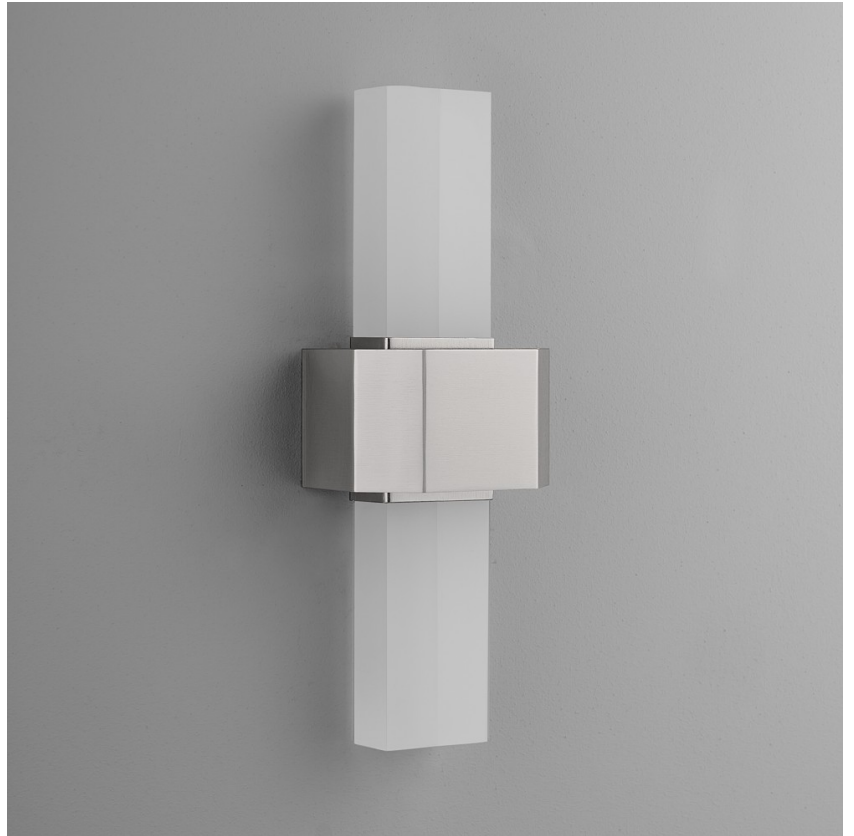

BELLA FIGURA

Hollywood Wall Light

WL280

Collection Name
ART DECO COLLECTION

A beautiful slim wall light that evokes the elegance and glamour of Hollywood.

Test Certification

UL (Underwriters Laboratories) test certificates available for the USA - will incur a surcharge

Compatible with

Bathroom

WL280 in Frosted Lucite and Brushed Nickel

Available Finishes

Lucite Finish

Clear Lucite

Frosted Lucite

Metal Finish

WL280,

Height: 43 cm (16.93")

Width: 18 cm (7.09")

Depth: 10 cm (3.94")

Bulbs: 1 x LED 2.5w G9 LED

Net Weight: 2 kg / 4 lb

Both the metal bands can be made in contrasting metal finishes

All our wall lights are suitable for bathrooms if positioned in Zone 3. Please refer to the IP Rating Guide in the Bathroom Section on our website