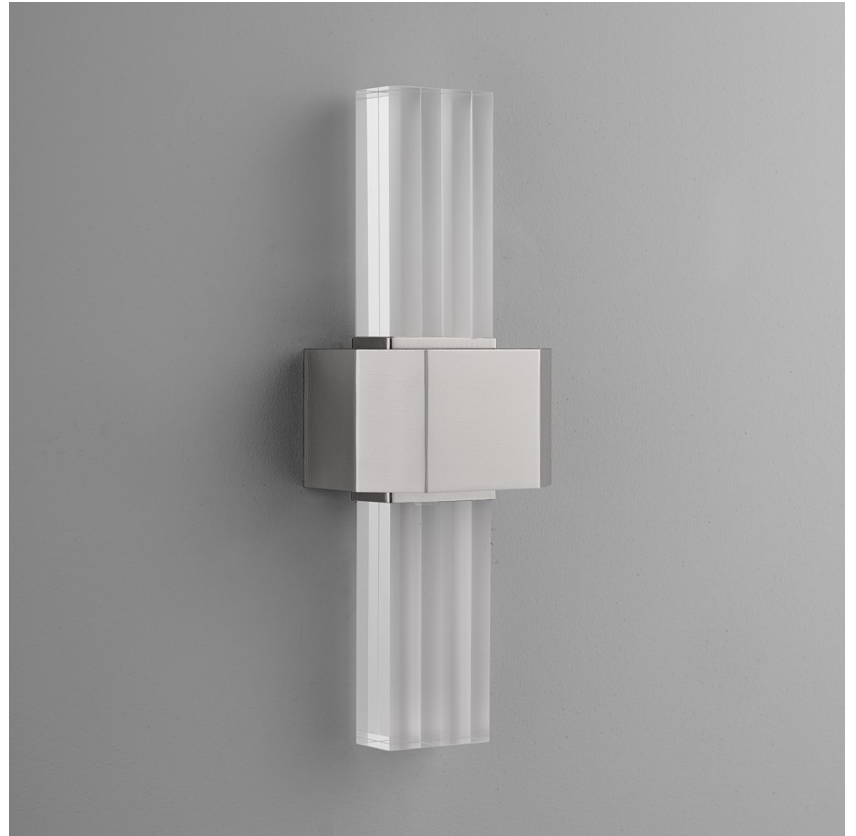

BELLA FIGURA

Hollywood Wall Light

WL280E

Collection Name
ART DECO COLLECTION

A beautiful slim wall light that evokes the elegance and glamour of Hollywood.

Test Certification

UL (Underwriters Laboratories) test certificates available for the USA - will incur a surcharge

Compatible with

Express

Bathroom

WL280 in Clear Lucite and Brushed Nickel

Available Finishes

Lucite Finish

Clear Lucite

Metal Finish

Polished
Nickel

Polished Gold

Brushed Gold

Brushed Nickel

Bronze

Brushed
Bronze

Available Sizes

One Size Only

WL280,

Height: 43 cm (16.93")

Width: 18 cm (7.09")

Depth: 10 cm (3.94")

Bulbs: 1 x LED 2.5w G9 LED

Net Weight: 2 kg / 4 lb

Both the metal bands can be made in contrasting metal finishes

All our wall lights are suitable for bathrooms if positioned in Zone 3. Please refer to the IP Rating Guide in the Bathroom Section on our website