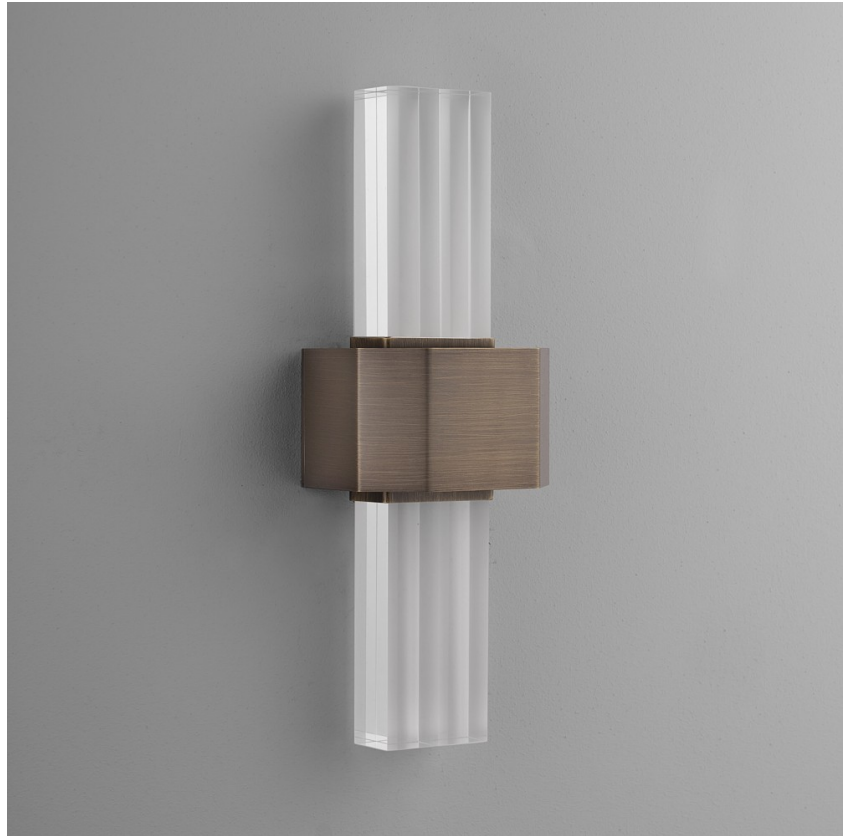

# BELLA FIGURA

## Hollywood Wall Light

**WL280E**

Collection Name  
**ART DECO COLLECTION**

A beautiful slim wall light that evokes the elegance and glamour of Hollywood.

### Compatible with

Express

Bathroom

WL280 in Clear Lucite and Brushed Bronze