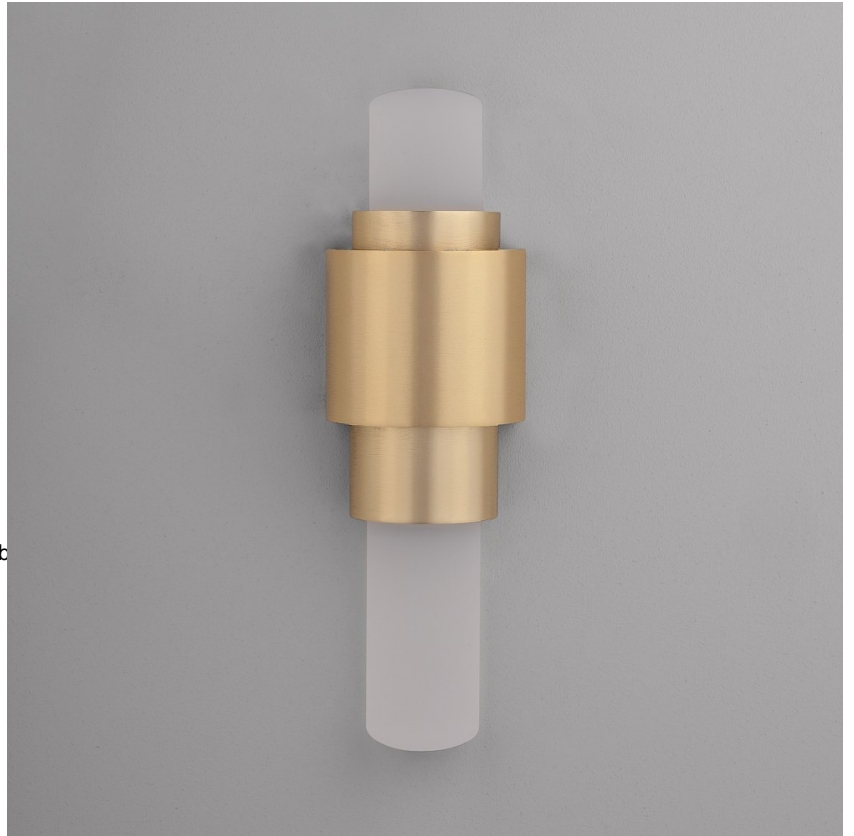

BELLA FIGURA

Faro Small Wall Light

WL269E

Collection Name

ART DECO COLLECTION

Classic Art Deco with a contemporary twist. Sleek, stylish and very modern.

Test Certification

UL (Underwriters Laboratories) test certificates available for the USA - will incur a surcharge

Compatible with

Express

Bathroom

Yacht Club

WL269 in Frosted Lucite and Brushed Gold

Available Finishes

Lucite Finish

Frosted Lucite

Available Sizes

Small

WL269,

Height: 46 cm (18.11")

Width: 15 cm (5.91")

Depth: 11 cm (4.33")

Bulbs: 2 x 2.5W G9

Net Weight: 2 kg / 4 lb

Large

WL270,

Height: 52 cm (20.47")

Width: 18.5 cm (7.28")

Depth: 11.5 cm (4.53")

Bulbs: 2 x 2.5W G9

Net Weight: 5 kg / 11 lb

Both the metal bands can be made in contrasting metal finishes