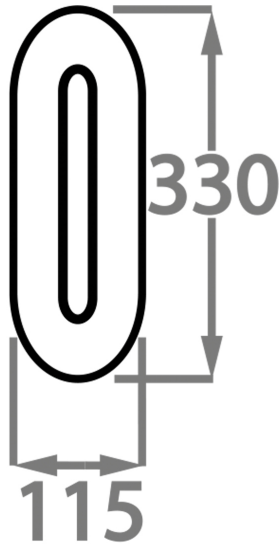

BELLA FIGURA

Elisabetta Wall Light Large

WL205-LA

Collection Name

MOONLIGHT COLLECTION

Modelled in the style of a single petal from the Elisabetta chandelier, these wall lights are minimalistic and chic with light radiating around a central facet to create a halo of soft light. The slim profile of these lights allows them to be applied to either side of a room feature adding luminosity without fuss and to areas where space is limited.

Brushed Nickel

Brushed Gold

Available Sizes

Size One

WL205-SM,
Height: 33 cm (12.99")
Width: 11.5 cm (4.53")
Depth: 8 cm (3.15")
1 x 14.4W 2700K Integrated LED
Max Watt and Lamps: 14.4W 2700K x 1
Dimmable
Net Weight: 1 kg / 2 lb

Size Two

WL205-LA,
Height: 56 cm (22.05")
Width: 11.5 cm (4.53")
Depth: 8 cm (3.15")
1 x 14.4W 2700K Integrated LED
Max Watt and Lamps: 14.4W 2700K x 1
Dimmable
Net Weight: 2 kg / 4 lb

All our wall lights are suitable for bathrooms if positioned in Zone 3. Please refer to the IP Rating Guide in the Bathroom Section on our website