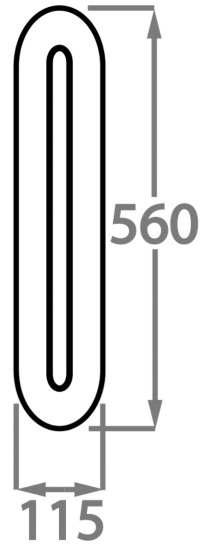

BELLA FIGURA

Elisabetta Wall Light Large

WL205-LA

Collection Name

MOONLIGHT COLLECTION

Modelled in the style of a single petal from the Elisabetta chandelier, these wall lights are minimalistic and chic with light radiating around a central facet to create a halo of soft light. The slim profile of these lights allows them to be applied to either side of a room feature adding luminosity without fuss and to areas where space is limited.

Available Sizes

Size One

WL205-SM,
Height: 33 cm (12.99")
Width: 11.5 cm (4.53")
Depth: 8 cm (3.15")
1 x 14.4W 2700K Integrated LED
Max Watt and Lamps: 14.4W 2700K x 1
Dimmable
Net Weight: 1 kg / 2 lb

Size Two

WL205-LA,
Height: 56 cm (22.05")
Width: 11.5 cm (4.53")
Depth: 8 cm (3.15")
1 x 14.4W 2700K Integrated LED
Max Watt and Lamps: 14.4W 2700K x 1
Dimmable
Net Weight: 2 kg / 4 lb

All our wall lights are suitable for bathrooms if positioned in Zone 3. Please refer to the IP Rating Guide in the Bathroom Section on our website