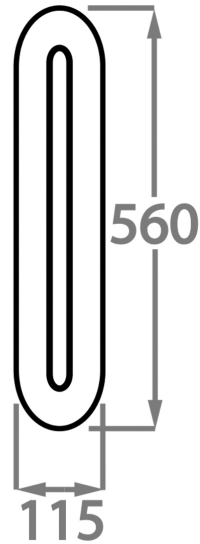

BELLA FIGURA

Elisabetta Wall Light Large

WL205-LA

Collection Name

MOONLIGHT COLLECTION

Modelled in the style of a single petal from the Elisabetta chandelier, these wall lights are minimalistic and chic with light radiating around a central facet to create a halo of soft light. The slim profile of these lights allows them to be applied to either side of a room feature adding luminosity without fuss and to areas where space is limited.

Brushed Nickel

Brushed Gold

Available Sizes

Size One

WL205-SM,
Height: 33 cm (12.99")
Width: 11.5 cm (4.53")
Depth: 8 cm (3.15")
1 x 14.4W 2700K Integrated LED
Max Watt and Lamps: 14.4W 2700K x 1
Dimmable
Net Weight: 1 kg / 2 lb

Size Two

WL205-LA,
Height: 56 cm (22.05")
Width: 11.5 cm (4.53")
Depth: 8 cm (3.15")
1 x 14.4W 2700K Integrated LED
Max Watt and Lamps: 14.4W 2700K x 1
Dimmable
Net Weight: 2 kg / 4 lb

All our wall lights are suitable for bathrooms if positioned in Zone 3. Please refer to the IP Rating Guide in the Bathroom Section on our website