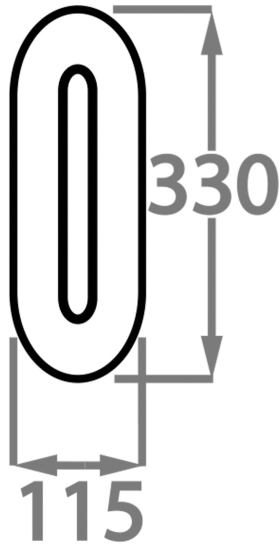

BELLA FIGURA

Elisabetta Wall Light Large

WL205-LA

Collection Name

MOONLIGHT COLLECTION

Modelled in the style of a single petal from the Elisabetta chandelier, these wall lights are minimalistic and chic with light radiating around a central facet to create a halo of soft light. The slim profile of these lights allows them to be applied to either side of a room feature adding luminosity without fuss and to areas where space is limited.

Available Sizes

Size One

WL205-SM,
Height: 33 cm (12.99")
Width: 11.5 cm (4.53")
Depth: 8 cm (3.15")
1 x 14.4W 2700K Integrated LED
Max Watt and Lamps: 14.4W 2700K x 1
Dimmable
Net Weight: 1 kg / 2 lb

Size Two

WL205-LA,
Height: 56 cm (22.05")
Width: 11.5 cm (4.53")
Depth: 8 cm (3.15")
1 x 14.4W 2700K Integrated LED
Max Watt and Lamps: 14.4W 2700K x 1
Dimmable
Net Weight: 2 kg / 4 lb

All our wall lights are suitable for bathrooms if positioned in Zone 3. Please refer to the IP Rating Guide in the Bathroom Section on our website