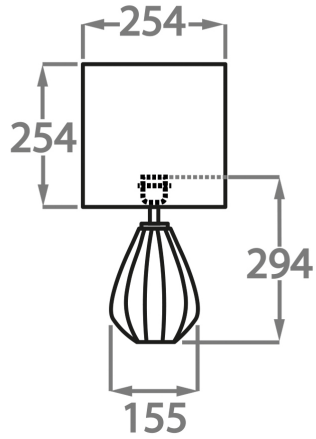

## Available Sizes

---

### Size One

TL711-SM,  
Height: 29.4 cm (11.57")  
Diameter: 15 cm (5.91")  
Bulbs: 1 x 40W E27  
Cable Exit: Top

### Size Two

TL711-LA,  
Height: 43.6 cm (17.17")  
Diameter: 23 cm (9.06")  
Bulbs: 1 x 40W E27  
Cable Exit: Top

Dimensions are measured from the base of the lamp to the middle of the bulb holder and are excluding shade

Overall height with a 8" tall drum shade 44cm - 17"

Shades are also available in Customer Own Material (COM)

\*Please note, due to our Diamond table lamps being individually hand made and each one being unique, there may be slight variations in colour\*