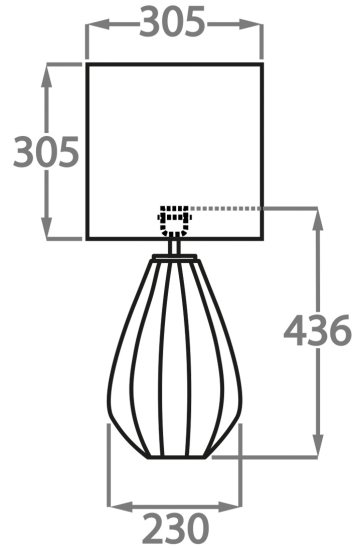

## Available Sizes

---

### Size One

TL711-SM,  
Height: 29.4 cm (11.57")  
Diameter: 15 cm (5.91")  
Bulbs: 1 x 40W E27  
Cable Exit: Top

### Size Two

TL711-LA,  
Height: 43.6 cm (17.17")  
Diameter: 23 cm (9.06")  
Bulbs: 1 x 40W E27  
Cable Exit: Top

Dimensions are measured from the base of the lamp to the middle of the bulb holder and are excluding shade

Overall height with a 8" tall drum shade 44cm - 17"

Shades are also available in Customer Own Material (COM)

\*Please note, due to our Diamond table lamps being individually hand made and each one being unique, there may be slight variations in colour\*