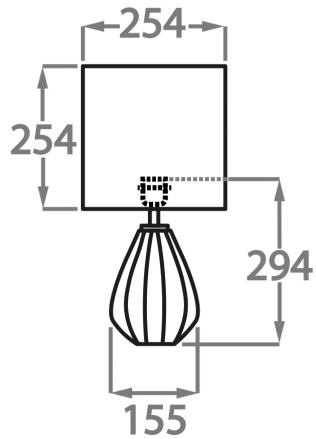

## Available Sizes

---

### Size One

TL711-SM,  
Height: 29.4 cm (11.57")  
Diameter: 15.5 cm (6.1")  
Bulbs: 1 E27  
Cable Exit: Top

### Size Two

TL711-LA,  
Height: 43.6 cm (17.17")  
Diameter: 23 cm (9.06")  
Bulbs: 1 x 40W E27  
Cable Exit: Top

Dimensions are measured from the base of the lamp to the middle of the bulb holder and are excluding shade

TL711-SM: Overall height with an 8" tall drum shade 44cm - 17"

TL711-LA: Overall height with a 12" tall drum shade 75cm - 30"

Shades are also available in Customer Own Material (COM)

\*Please note, due to our Diamond table lamps being individually hand made and each one being unique, there may be slight variations in colour\*