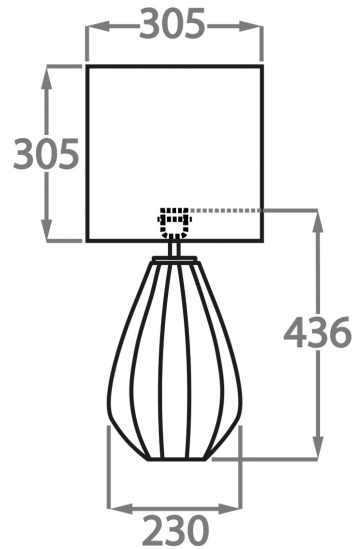

## Available Sizes

---

### Size One

TL711-SM,  
Height: 29.4 cm (11.57")  
Diameter: 15.5 cm (6.1")  
Bulbs: 1 E27  
Cable Exit: Top

### Size Two

TL711-LA,  
Height: 43.6 cm (17.17")  
Diameter: 23 cm (9.06")  
Bulbs: 1 x 40W E27  
Cable Exit: Top

Dimensions are measured from the base of the lamp to the middle of the bulb holder and are excluding shade

TL711-SM: Overall height with an 8" tall drum shade 44cm - 17"

TL711-LA: Overall height with a 12" tall drum shade 75cm - 30"

Shades are also available in Customer Own Material (COM)

\*Please note, due to our Diamond table lamps being individually hand made and each one being unique, there may be slight variations in colour\*