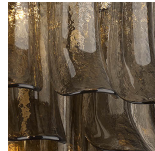

BELLA FIGURA

Dahlia Chandelier

CL461

Collection Name

RETRO MURANO COLLECTION

Combining modernity with classic design and elegance, the new Dahlia chandelier is a more contemporary take on its predecessor the Petal chandelier. Inspired by the delicate petals that adorn the opulent Dahlia flower, each piece of glass hangs beautifully from the ceiling frame in either smoke, satin or clear Murano glass.

Compatible with

Bathroom

CL461-45 in Smoke and Brushed Bronze

Available Finishes

Metal Finish

Brushed
Bronze

Brushed Nickel

Brushed Gold

Bronze

Murano Glass Finish

Satin Dahlia
Glass

Smoke Dahlia
Glass

Clear Dahlia
Glass

Available Sizes

Size One

CL461-30,
Height: 30 cm (11.81")
Diameter: 30 cm (11.81")
Bulbs: 1 x 40W E26
Net Weight: 8 kg / 18 lb