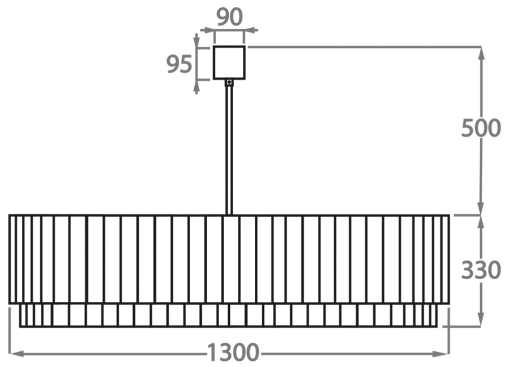

Size Four

CL451-60,
Height: 33 cm (12.99")
Diameter: 60 cm (23.62")
Bulbs: 6 x 40W E27
Net Weight: 34 kg / 74 lb

Size Five

CL451-75,
Height: 33 cm (12.99")
Diameter: 75 cm (29.53")
Bulbs: 8 x 40W E27
Net Weight: 40 kg / 88 lb

Size Six

CL451-90,
Height: 33 cm (12.99")
Diameter: 90 cm (35.43")
Bulbs: 9 x 40W E27
Net Weight: 64 kg / 141 lb

Size Seven

CL451-100,
Height: 33 cm (12.99")
Diameter: 100 cm (39.37")
Bulbs: 12 x 40W E27
Net Weight: 96 kg / 211 lb

Size Eight

CL451-120,
Height: 33 cm (12.99")
Diameter: 120 cm (47.24")
Bulbs: 12 x 40W E27

Size Nine

CL451-130,

Height: 33 cm (12.99")

Diameter: 130 cm (51.18")

Bulbs: 18 x 40W E27

Net Weight: 138 kg / 304 lb

The dimensions of the central rod/chain and ceiling rose are not included in the height measurements.
Standard rod/chain and ceiling rose is 50cm if not otherwise specified by customer.