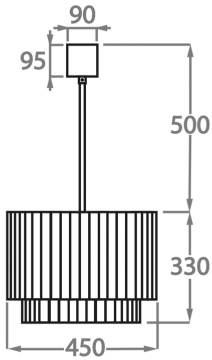

Murano Glass Finish

Clear Murano

Smoke
Murano

Satin Murano

Available Sizes

Size One

CL451-25,
Height: 33 cm (12.99")
Diameter: 25 cm (9.84")
Bulbs: 3 x 40W E14
Net Weight: 12 kg / 26 lb

Size Two

CL451-35,
Height: 33 cm (12.99")
Diameter: 35 cm (13.78")
Bulbs: 3 x 40W E27
Net Weight: 19 kg / 41 lb

Size Three

CL451-45,
Height: 33 cm (12.99")
Diameter: 45 cm (17.72")
Bulbs: 4 x 40W E27
Net Weight: 30 kg / 66 lb

Size Four

CL451-60,
Height: 33 cm (12.99")
Diameter: 60 cm (23.62")
Bulbs: 6 x 40W E27
Net Weight: 34 kg / 74 lb

Size Five

CL451-75,
Height: 33 cm (12.99")
Diameter: 75 cm (29.53")
Bulbs: 8 x 40W E27
Net Weight: 40 kg / 88 lb

Size Six

CL451-90,
Height: 33 cm (12.99")
Diameter: 90 cm (35.43")
Bulbs: 9 x 40W E27
Net Weight: 64 kg / 141 lb

Size Seven

CL451-100,
Height: 33 cm (12.99")
Diameter: 100 cm (39.37")
Bulbs: 12 x 40W E27
Net Weight: 96 kg / 211 lb