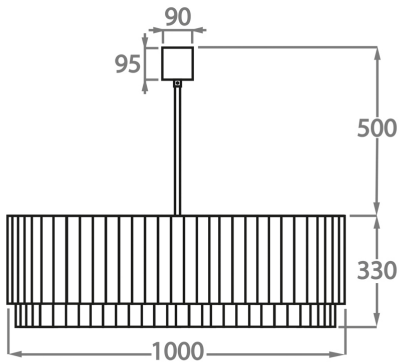

Murano Glass Finish

Clear Murano

Smoke
Murano

Satin Murano

Available Sizes

Size One

CL451-25,
Height: 33 cm (12.99")
Diameter: 25 cm (9.84")
Bulbs: 3 x 40W E14
Net Weight: 12 kg / 26 lb

Size Two

CL451-35,
Height: 33 cm (12.99")
Diameter: 35 cm (13.78")
Bulbs: 3 x 40W E27
Net Weight: 19 kg / 41 lb

Size Three

CL451-45,
Height: 33 cm (12.99")
Diameter: 45 cm (17.72")
Bulbs: 4 x 40W E27
Net Weight: 30 kg / 66 lb

Size Four

CL451-60,
Height: 33 cm (12.99")
Diameter: 60 cm (23.62")
Bulbs: 6 x 40W E27
Net Weight: 34 kg / 74 lb

Size Five

CL451-75,
Height: 33 cm (12.99")
Diameter: 75 cm (29.53")
Bulbs: 8 x 40W E27
Net Weight: 40 kg / 88 lb

Size Six

CL451-90,
Height: 33 cm (12.99")
Diameter: 90 cm (35.43")
Bulbs: 9 x 40W E27
Net Weight: 64 kg / 141 lb

Size Seven

CL451-100,
Height: 33 cm (12.99")
Diameter: 100 cm (39.37")
Bulbs: 12 x 40W E27
Net Weight: 96 kg / 211 lb