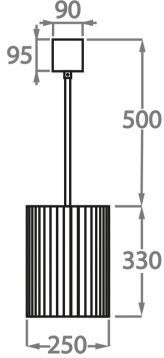

Murano Glass Finish

Clear Murano

Smoke
Murano

Satin Murano

Available Sizes

Size One

CL451-25,
Height: 33 cm (12.99")
Diameter: 25 cm (9.84")
Bulbs: 3 x 40W E14
Net Weight: 12 kg / 26 lb

Size Two

CL451-35,
Height: 33 cm (12.99")
Diameter: 35 cm (13.78")
Bulbs: 3 x 40W E27
Net Weight: 19 kg / 41 lb

Size Three

CL451-45,
Height: 33 cm (12.99")
Diameter: 45 cm (17.72")
Bulbs: 4 x 40W E27
Net Weight: 30 kg / 66 lb

Size Four

CL451-60,
Height: 33 cm (12.99")
Diameter: 60 cm (23.62")
Bulbs: 6 x 40W E27
Net Weight: 34 kg / 74 lb

Size Five

CL451-75,
Height: 33 cm (12.99")
Diameter: 75 cm (29.53")
Bulbs: 8 x 40W E27
Net Weight: 40 kg / 88 lb

Size Six

CL451-90,
Height: 33 cm (12.99")
Diameter: 90 cm (35.43")
Bulbs: 9 x 40W E27
Net Weight: 64 kg / 141 lb

Size Seven

CL451-100,
Height: 33 cm (12.99")
Diameter: 100 cm (39.37")
Bulbs: 12 x 40W E27
Net Weight: 96 kg / 211 lb