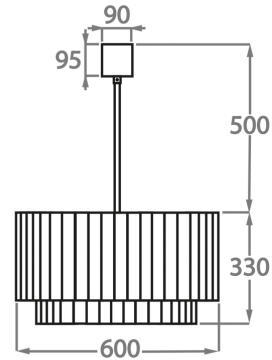

Murano Glass Finish

Clear Murano

Smoke
Murano

Satin Murano

Available Sizes

Size One

CL451-25,
Height: 33 cm (12.99")
Diameter: 25 cm (9.84")
Bulbs: 3 x 40W E14
Net Weight: 12 kg / 26 lb

Size Two

CL451-35,
Height: 33 cm (12.99")
Diameter: 35 cm (13.78")
Bulbs: 3 x 40W E27
Net Weight: 19 kg / 41 lb

Size Three

CL451-45,
Height: 33 cm (12.99")
Diameter: 45 cm (17.72")
Bulbs: 4 x 40W E27
Net Weight: 30 kg / 66 lb

Size Four

CL451-60,
Height: 33 cm (12.99")
Diameter: 60 cm (23.62")
Bulbs: 6 x 40W E27
Net Weight: 34 kg / 74 lb

Size Five

CL451-75,
Height: 33 cm (12.99")
Diameter: 75 cm (29.53")
Bulbs: 8 x 40W E27
Net Weight: 40 kg / 88 lb

Size Six

CL451-90,
Height: 33 cm (12.99")
Diameter: 90 cm (35.43")
Bulbs: 9 x 40W E27
Net Weight: 64 kg / 141 lb

Size Seven

CL451-100,
Height: 33 cm (12.99")
Diameter: 100 cm (39.37")
Bulbs: 12 x 40W E27
Net Weight: 96 kg / 211 lb