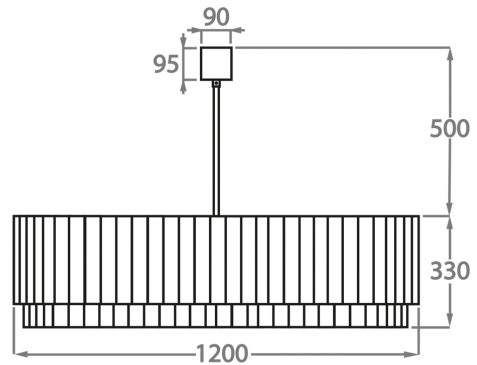

Size Four

CL451-60,
Height: 33 cm (12.99")
Diameter: 60 cm (23.62")
Bulbs: 6 x 40W E27
Net Weight: 34 kg / 74 lb

Size Five

CL451-75,
Height: 33 cm (12.99")
Diameter: 75 cm (29.53")
Bulbs: 8 x 40W E27
Net Weight: 40 kg / 88 lb

Size Six

CL451-90,
Height: 33 cm (12.99")
Diameter: 90 cm (35.43")
Bulbs: 9 x 40W E27
Net Weight: 64 kg / 141 lb

Size Seven

CL451-100,
Height: 33 cm (12.99")
Diameter: 100 cm (39.37")
Bulbs: 12 x 40W E27
Net Weight: 96 kg / 211 lb

Size Eight

CL451-120,
Height: 33 cm (12.99")
Diameter: 120 cm (47.24")
Bulbs: 12 x 40W E27

Size Nine

CL451-130,

Height: 33 cm (12.99")

Diameter: 130 cm (51.18")

Bulbs: 18 x 40W E27

Net Weight: 138 kg / 304 lb

The dimensions of the central rod/chain and ceiling rose are not included in the height measurements.
Standard rod/chain and ceiling rose is 50cm if not otherwise specified by customer.