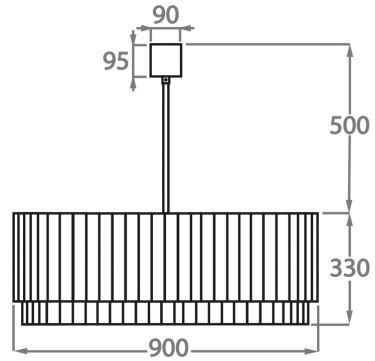

CL451-35,
Height: 33 cm (12.99")
Diameter: 35 cm (13.78")
Bulbs: 3 x 40W E27
Net Weight: 19 kg / 41 lb

Size Three

CL451-45,
Height: 33 cm (12.99")
Diameter: 45 cm (17.72")
Bulbs: 4 x 40W E27
Net Weight: 30 kg / 66 lb

Size Four

CL451-60,
Height: 33 cm (12.99")
Diameter: 60 cm (23.62")
Bulbs: 6 x 40W E27
Net Weight: 34 kg / 74 lb

Size Five

CL451-75,
Height: 33 cm (12.99")
Diameter: 75 cm (29.53")
Bulbs: 8 x 40W E27
Net Weight: 40 kg / 88 lb

Size Six

CL451-90,
Height: 33 cm (12.99")
Diameter: 90 cm (35.43")
Bulbs: 9 x 40W E27
Net Weight: 64 kg / 141 lb

Size Seven

CL451-100,
Height: 33 cm (12.99")
Diameter: 100 cm (39.37")
Bulbs: 12 x 40W E27
Net Weight: 96 kg / 211 lb

Size Eight

CL451-120,
Height: 33 cm (12.99")
Diameter: 120 cm (47.24")
Bulbs: 12 x 40W E27

Size Nine

CL451-130,

Height: 33 cm (12.99")

Diameter: 130 cm (51.18")

Bulbs: 18 x 40W E27

Net Weight: 138 kg / 304 lb