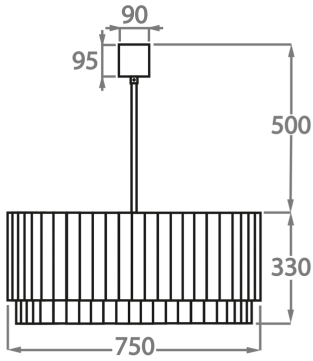

Murano Glass Finish

Clear Murano

Smoke
Murano

Satin Murano

Available Sizes

Size One

CL451-25,
Height: 33 cm (12.99")
Diameter: 25 cm (9.84")
Bulbs: 3 x 40W E14
Net Weight: 12 kg / 26 lb

Size Two

CL451-35,
Height: 33 cm (12.99")
Diameter: 35 cm (13.78")
Bulbs: 3 x 40W E27
Net Weight: 19 kg / 41 lb

Size Three

CL451-45,
Height: 33 cm (12.99")
Diameter: 45 cm (17.72")
Bulbs: 4 x 40W E27
Net Weight: 30 kg / 66 lb

Size Four

CL451-60,
Height: 33 cm (12.99")
Diameter: 60 cm (23.62")
Bulbs: 6 x 40W E27
Net Weight: 34 kg / 74 lb

Size Five

CL451-75,
Height: 33 cm (12.99")
Diameter: 75 cm (29.53")
Bulbs: 8 x 40W E27
Net Weight: 40 kg / 88 lb

Size Six

CL451-90,
Height: 33 cm (12.99")
Diameter: 90 cm (35.43")
Bulbs: 9 x 40W E27
Net Weight: 64 kg / 141 lb

Size Seven

CL451-100,
Height: 33 cm (12.99")
Diameter: 100 cm (39.37")
Bulbs: 12 x 40W E27
Net Weight: 96 kg / 211 lb