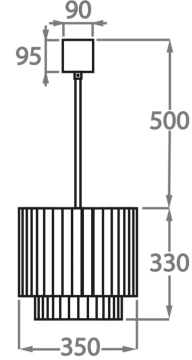

Murano Glass Finish

Clear Murano

Smoke
Murano

Satin Murano

Available Sizes

Size One

CL451-25,
Height: 33 cm (12.99")
Diameter: 25 cm (9.84")
Bulbs: 3 x 40W E14
Net Weight: 12 kg / 26 lb

Size Two

CL451-35,
Height: 33 cm (12.99")
Diameter: 35 cm (13.78")
Bulbs: 3 x 40W E27
Net Weight: 19 kg / 41 lb

Size Three

CL451-45,
Height: 33 cm (12.99")
Diameter: 45 cm (17.72")
Bulbs: 4 x 40W E27
Net Weight: 30 kg / 66 lb

Size Four

CL451-60,
Height: 33 cm (12.99")
Diameter: 60 cm (23.62")
Bulbs: 6 x 40W E27
Net Weight: 34 kg / 74 lb

Size Five

CL451-75,
Height: 33 cm (12.99")
Diameter: 75 cm (29.53")
Bulbs: 8 x 40W E27
Net Weight: 40 kg / 88 lb

Size Six

CL451-90,
Height: 33 cm (12.99")
Diameter: 90 cm (35.43")
Bulbs: 9 x 40W E27
Net Weight: 64 kg / 141 lb

Size Seven

CL451-100,
Height: 33 cm (12.99")
Diameter: 100 cm (39.37")
Bulbs: 12 x 40W E27
Net Weight: 96 kg / 211 lb