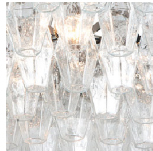

BELLA FIGURA

Poly Chandelier

CL446

Collection Name
RETRO MURANO COLLECTION

A spectacular and slender chandelier incorporating the famous "Polyhedral" Murano glass diamond shaped tubes. Retro and yet still beautifully elegant & contemporary.

CL446-90 in Clear 'Polyhedral' Murano Glass and Chrome

Available Finishes

Metal Finish

Brushed
Bronze

Brushed Nickel

Bronze

Murano Glass Finish

Poly Clear

Poly Smoke

Poly Satin

Brushed Gold

Available Sizes

Size One

CL446-60,
Height: 40 cm (15.75")
Diameter: 60 cm (23.62")
Bulbs: 5 x 40w E27
Net Weight: 22 kg / 48 lb

Size Two

CL446-90,
Height: 40 cm (15.75")
Diameter: 90 cm (35.43")
Bulbs: 6 x 40w E27
Net Weight: 34 kg / 75 lb