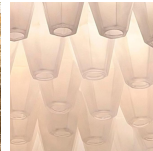

CL446-90 in Clear 'Polyhedral' Murano Glass and Chrome

Available Finishes

Metal Finish

Brushed
Bronze

Brushed Nickel

Bronze

Murano Glass Finish

Poly Clear

Poly Smoke

Poly Satin

Brushed Gold

Available Sizes

Size One

CL446-60,
Height: 40 cm (15.75")
Diameter: 60 cm (23.62")
Bulbs: 5 x 40w E27
Net Weight: 22 kg / 48 lb

Size Two

CL446-90,
Height: 40 cm (15.75")
Diameter: 90 cm (35.43")
Bulbs: 6 x 40w E27
Net Weight: 34 kg / 75 lb