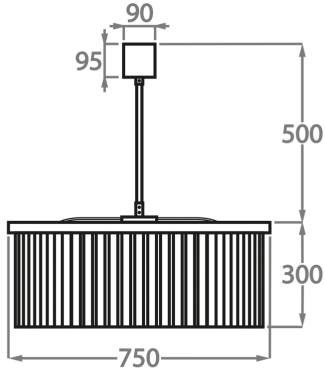

Size Two

CL443-LA-75,

Height: 30 cm (11.81")

Diameter: 75 cm (29.53")

9 x 25W or 4W G9 or G9 LED Max Watt and Lamps: 25W or
4W G9 or G9 LED x 9

Net Weight: 40 kg / 88 lb

Size Three

CL443-LA-100,

Height: 30 cm (11.81")

Diameter: 100 cm (39.37")

12 x 25W or 4W G9 or G9 LED Max Watt and Lamps: 25W or
4W G9 or G9 LED x 12

Net Weight: 47 kg / 104 lb

Size Four

CL443-LA-125,

Height: 30 cm (11.81")

Diameter: 125 cm (49.21")

18 x 25W or 4W G9 or G9 LED Max Watt and Lamps: 25W or
4W G9 or G9 LED x 18

Net Weight: 70 kg / 154 lb

Size One

CL443-LA-60,

Height: 30 cm (11.81")

Diameter: 60 cm (23.62")

9 x 25W or 4W G9 or G9 LED Max Watt and Lamps: 25W or
4W G9 or G9 LED x 9

Net Weight: 24 kg / 53 lb

The dimensions of the central rod and ceiling rose are not included in the height measurements. Please add a minimum of 15cm (6") to the height to take this into account. The standard rod and ceiling rose height is 50cm (20") if not otherwise specified by customer.