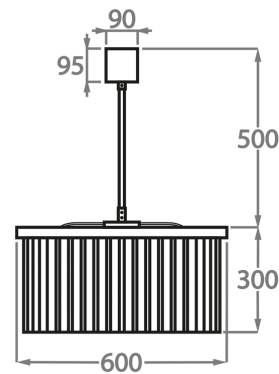

Size Two

CL443-LA-75,

Height: 30 cm (11.81")

Diameter: 75 cm (29.53")

9 x 25W or 4W G9 or G9 LED Max Watt and Lamps: 25W or
4W G9 or G9 LED x 9

Net Weight: 40 kg / 88 lb

Size Three

CL443-LA-100,

Height: 30 cm (11.81")

Diameter: 100 cm (39.37")

12 x 25W or 4W G9 or G9 LED Max Watt and Lamps: 25W or
4W G9 or G9 LED x 12

Net Weight: 47 kg / 104 lb

Size Four

CL443-LA-125,

Height: 30 cm (11.81")

Diameter: 125 cm (49.21")

18 x 25W or 4W G9 or G9 LED Max Watt and Lamps: 25W or
4W G9 or G9 LED x 18

Net Weight: 70 kg / 154 lb

Size One

CL443-LA-60,

Height: 30 cm (11.81")

Diameter: 60 cm (23.62")

9 x 25W or 4W G9 or G9 LED Max Watt and Lamps: 25W or
4W G9 or G9 LED x 9

Net Weight: 24 kg / 53 lb

The dimensions of the central rod and ceiling rose are not included in the height measurements. Please add a minimum of 15cm (6") to the height to take this into account. The standard rod and ceiling rose height is 50cm (20") if not otherwise specified by customer.