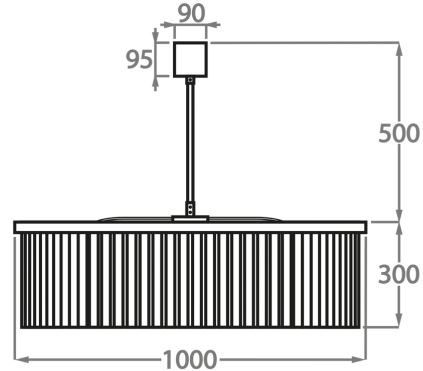

Size Two

CL443-LA-75,

Height: 30 cm (11.81")

Diameter: 75 cm (29.53")

9 x 25W or 4W G9 or G9 LED Max Watt and Lamps: 25W or
4W G9 or G9 LED x 9

Net Weight: 40 kg / 88 lb

Size Three

CL443-LA-100,

Height: 30 cm (11.81")

Diameter: 100 cm (39.37")

12 x 25W or 4W G9 or G9 LED Max Watt and Lamps: 25W or
4W G9 or G9 LED x 12

Net Weight: 47 kg / 104 lb

Size Four

CL443-LA-125,

Height: 30 cm (11.81")

Diameter: 125 cm (49.21")

18 x 25W or 4W G9 or G9 LED Max Watt and Lamps: 25W or
4W G9 or G9 LED x 18

Net Weight: 70 kg / 154 lb

Size One

CL443-LA-60,

Height: 30 cm (11.81")

Diameter: 60 cm (23.62")

9 x 25W or 4W G9 or G9 LED Max Watt and Lamps: 25W or
4W G9 or G9 LED x 9

Net Weight: 24 kg / 53 lb

The dimensions of the central rod and ceiling rose are not included in the height measurements. Please add a minimum of 15cm (6") to the height to take this into account. The standard rod and ceiling rose height is 50cm (20") if not otherwise specified by customer.