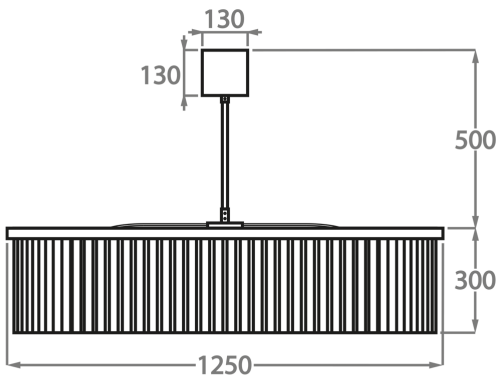

Size Two

CL443-LA-75,

Height: 30 cm (11.81")

Diameter: 75 cm (29.53")

9 x 25W or 4W G9 or G9 LED Max Watt and Lamps: 25W or
4W G9 or G9 LED x 9

Net Weight: 40 kg / 88 lb

Size Three

CL443-LA-100,

Height: 30 cm (11.81")

Diameter: 100 cm (39.37")

12 x 25W or 4W G9 or G9 LED Max Watt and Lamps: 25W or
4W G9 or G9 LED x 12

Net Weight: 47 kg / 104 lb

Size Four

CL443-LA-125,

Height: 30 cm (11.81")

Diameter: 125 cm (49.21")

18 x 25W or 4W G9 or G9 LED Max Watt and Lamps: 25W or
4W G9 or G9 LED x 18

Net Weight: 70 kg / 154 lb

Size One

CL443-LA-60,

Height: 30 cm (11.81")

Diameter: 60 cm (23.62")

9 x 25W or 4W G9 or G9 LED Max Watt and Lamps: 25W or
4W G9 or G9 LED x 9

Net Weight: 24 kg / 53 lb

The dimensions of the central rod and ceiling rose are not included in the height measurements. Please add a minimum of 15cm (6") to the height to take this into account. The standard rod and ceiling rose height is 50cm (20") if not otherwise specified by customer.