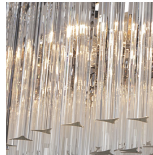

BELLA FIGURA

Small Double Drum Chandelier

CL443-SM

Collection Name
RETRO MURANO COLLECTION

An ultra-chic two ring drum chandelier with a metal top band. This new smaller version of one of our most popular ceiling lights is only 17cm (6.7") high in all sizes, making this chandelier ideal for rooms with slightly lower ceiling heights.

Murano Glass Finish

Clear
Triangular Flat
Cut

Smoke
Triangular Flat
Cut

Clear Cracked
(Flat)

Satin
Triangular Flat
Cut

Available Sizes

Size One

CL443-SM-60,
Height: 17 cm (6.69")
Diameter: 60 cm (23.62")
Bulbs: 9 x 25W or 4W G9 or G9
LED
Net Weight: 16 kg / 35 lb