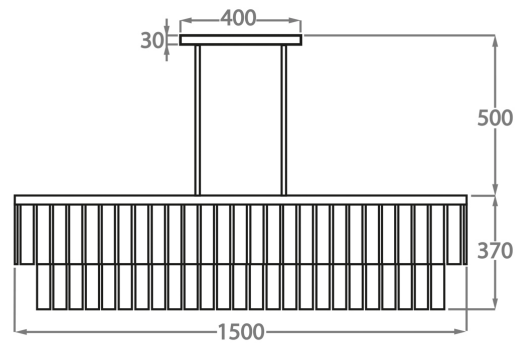

Smoke
Pentagonal
Glass

Available Sizes

Size One

CL440-90,

Height: 37 cm (14.57")

Width: 30 cm (11.81")

Length: 90 cm (35.43")

4 x 40w E27

Max Watt and Lamps: 40w x 4

Net Weight: 45 kg / 99 lb

Size Two

CL440-150,

Height: 37 cm (14.57")

Width: 30 cm (11.81")

Length: 150 cm (59.06")

6 x 40w E27

Max Watt and Lamps: 40w x 6

Net Weight: 62 kg / 136 lb

The dimensions of the central rods and ceiling rose are not included in the height measurements

The standard rods and ceiling rose are 50cm (20"), but these can be ordered in different sizes by the customer