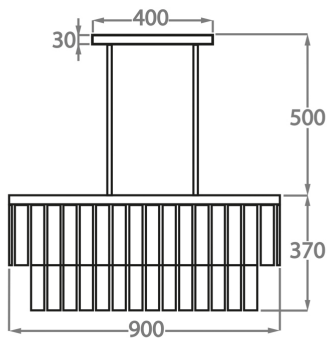

Smoke
Pentagonal
Glass

Available Sizes

Size One

CL440-90,

Height: 37 cm (14.57")

Width: 30 cm (11.81")

Length: 90 cm (35.43")

4 x 40w E27

Max Watt and Lamps: 40w x 4

Net Weight: 45 kg / 99 lb

Size Two

CL440-150,

Height: 37 cm (14.57")

Width: 30 cm (11.81")

Length: 150 cm (59.06")

6 x 40w E27

Max Watt and Lamps: 40w x 6

Net Weight: 62 kg / 136 lb

The dimensions of the central rods and ceiling rose are not included in the height measurements

The standard rods and ceiling rose are 50cm (20"), but these can be ordered in different sizes by the customer