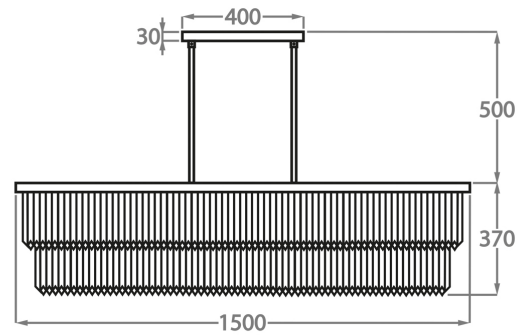

Murano Glass Finish

Clear Murano

Smoke Murano

Available Sizes

Size One

CL438-90,

Height: 37 cm (14.57")

Width: 20 cm (7.87")

Length: 90 cm (35.43")

Bulbs: 4 x 40W E27

Net Weight: 50 kg / 110 lb

Size Two

CL438-150,

Height: 37 cm (14.57")

Width: 20 cm (7.87")

Length: 150 cm (59.06")

Bulbs: 8 x 40w E27

Net Weight: 58 kg / 128 lb

The dimensions of the central rods and ceiling rose are not included in the height measurements.

The standard rods and ceiling rose are 50cm (20"), but these can be ordered in different sizes by the customer.