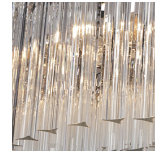

BELLA FIGURA

Rectangular Two Tier Chandelier

CL438

Collection Name

RETRO MURANO COLLECTION

Based on our best selling Rectangular Chandelier (CL414), this stunning contemporary ceiling light is perfect over a breakfast bar or central island. Available in a number of glass and metal finishes, this chandelier can be tailored to perfectly fit into any design.

CL438-90 in Smoke Triangular Flat and Angle Cut Murano Glass and Chrome

Available Finishes

Glass Shape

Smooth Triangular - Angle Cut

Metal Finish

Chrome

Brushed Dark Bronze

Polished Gold

Murano Glass Finish

Clear Murano

Smoke Murano

Available Sizes

Size One

CL438-90,

Height: 37 cm (14.57")

Width: 20 cm (7.87")