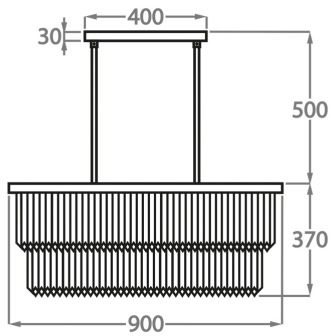

Murano Glass Finish

Clear Murano

Smoke Murano

Available Sizes

Size One

CL438-90,

Height: 37 cm (14.57")

Width: 20 cm (7.87")

Length: 90 cm (35.43")

Bulbs: 4 x 40W E27

Net Weight: 50 kg / 110 lb

Size Two

CL438-150,

Height: 37 cm (14.57")

Width: 20 cm (7.87")

Length: 150 cm (59.06")

Bulbs: 8 x 40w E27

Net Weight: 58 kg / 128 lb

The dimensions of the central rods and ceiling rose are not included in the height measurements.

The standard rods and ceiling rose are 50cm (20"), but these can be ordered in different sizes by the customer.