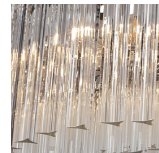

BELLA FIGURA

Rectangular Two Tier Chandelier

CL438

Collection Name

RETRO MURANO COLLECTION

Based on our best selling Rectangular Chandelier (CL414), this stunning contemporary ceiling light is perfect over a breakfast bar or central island. Available in a number of glass and metal finishes, this chandelier can be tailored to perfectly fit into any design.

CL438-150 in clear triangular flat and angle cut Murano glass and chrome

Available Finishes

Glass Shape

Smooth Triangular - Angle Cut

Metal Finishes

Chrome

Brushed Dark Bronze

Polished Gold

Murano Glass Colours

Clear Murano

Smoke Murano

Available Sizes

Size One

CL438-90,

Height: 37 cm (14.57")

Width: 20 cm (7.87")