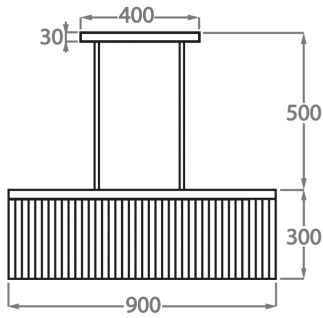

Smoke
Murano

Satin Murano

Available Sizes

Size One

CL414-90,

Height: 30 cm (11.81")

Width: 20 cm (7.87")

Length: 90 cm (35.43")

Bulbs: 4 x 40W E26

Net Weight: 40 kg / 88 lb

Size Two

CL414-150,

Height: 30 cm (11.81")

Width: 20 cm (7.87")

Length: 150 cm (59.06")

Bulbs: 8 x 40W E26

Net Weight: 45 kg / 99 lb

The dimensions of the central rod and ceiling rose are not included in the height measurements. Please add a minimum of 15cm (6") to take this into account. The standard rod and ceiling rose is 50cm (20"), but this can be specified in the exact size required by the customer at the time of order.