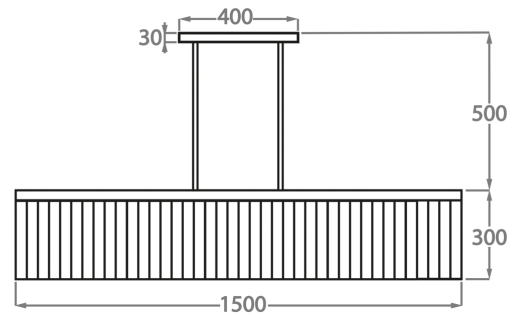

Smoke
Murano

Satin Murano

Available Sizes

Size One

CL414-90,

Height: 30 cm (11.81")

Width: 20 cm (7.87")

Length: 90 cm (35.43")

Bulbs: 4 x 40W E26

Net Weight: 40 kg / 88 lb

Size Two

CL414-150,

Height: 30 cm (11.81")

Width: 20 cm (7.87")

Length: 150 cm (59.06")

Bulbs: 8 x 40W E26

Net Weight: 45 kg / 99 lb

The dimensions of the central rod and ceiling rose are not included in the height measurements. Please add a minimum of 15cm (6") to take this into account. The standard rod and ceiling rose is 50cm (20"), but this can be specified in the exact size required by the customer at the time of order.