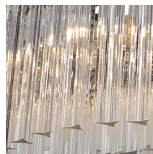

Murano Glass Colours

Clear Murano

Smoke Murano

Available Sizes

Size One

CL413-SM-35,
Height: 30 cm (11.81")
Diameter: 35 cm (13.78")
3 x 40W E27
Max Watt and Lamps: 40W x 3
Net Weight: 12 kg / 26 lb

Size Two